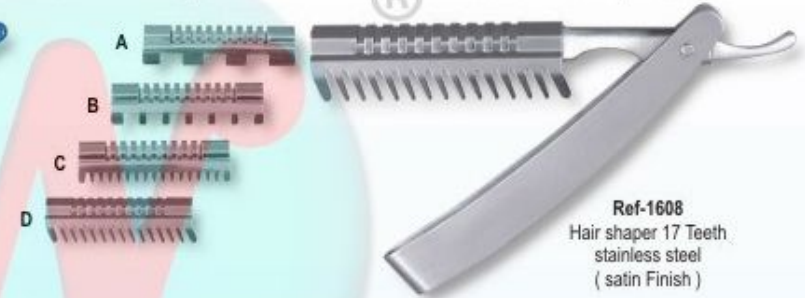

PROFESSIONAL RAZORS & ACCESSORIES

SURGICAL

Ref-1619
Shaving Cup