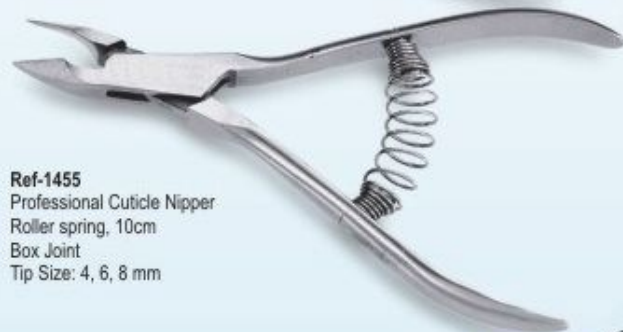

Ref-1454
Professional Cuticle Nipper
single spring, 10 cm
Box Joint
Tip Size: 4, 6, 8, 10 mm

Ref-1455
Professional Cuticle Nipper
Roller spring, 10cm
Box Joint
Tip Size: 4, 6, 8 mm