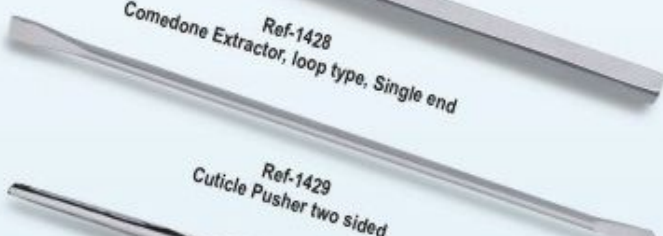

Ref-1429
Cuticle Pusher two sided