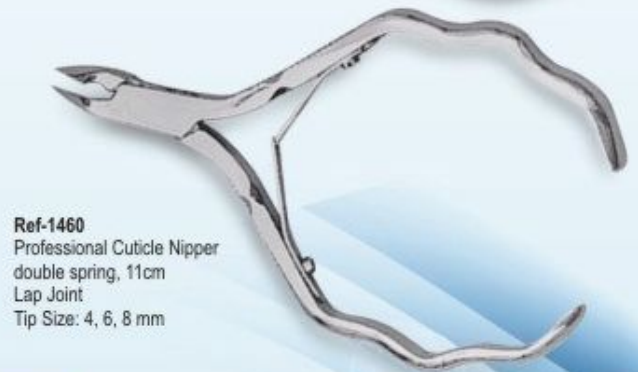

Ref-1459
Cuticle Nipper Square handle
10cm , Box Joint
Tip Size: 4, 6, 8 mm

Ref-1460
Professional Cuticle Nipper
double spring, 11cm
Lap Joint
Tip Size: 4, 6, 8 mm