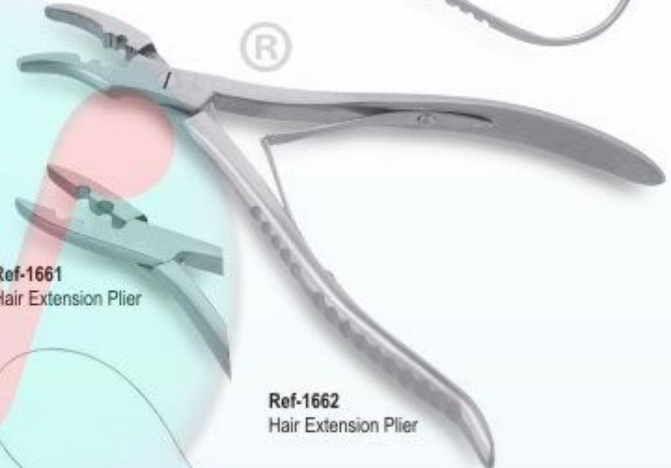

Ref-1643
Light Weight Plastic Handle Tailor Scissor. Size: 7"

Ref-1644
Utility Scissor size: 5.5" / 7.25"

Ref-1645
School Baby Scissor. Size: 5"

Ref-1646
Electric Wire Scissor with

HAIR EXTENSION PLIERS

Ref-1651
Hair Extension Plier

Ref-1652
Hair Extension Plier

Ref-1658
Hair Extension Plier

Ref-1659
Hair Extension Plier

Ref-1653
Hair Extension Plier

Ref-1654
Hair Extension Plier

Ref-1660
Hair Extension Plier

Ref-1655
Hair Extension Plier
with Plastic handle

Ref-1661
Hair Extension Plier

Ref-1662
Hair Extension Plier

Ref-1657
Hair Extension Plier Kit

Ref-1663
Hair Extension Loops

Ref-1664
Hair Extension Loops

Ref-1656
Hair Extension Plier
with Plastic handle

Ref-1665
Hair Extension Kit
Set of 4 Pcs