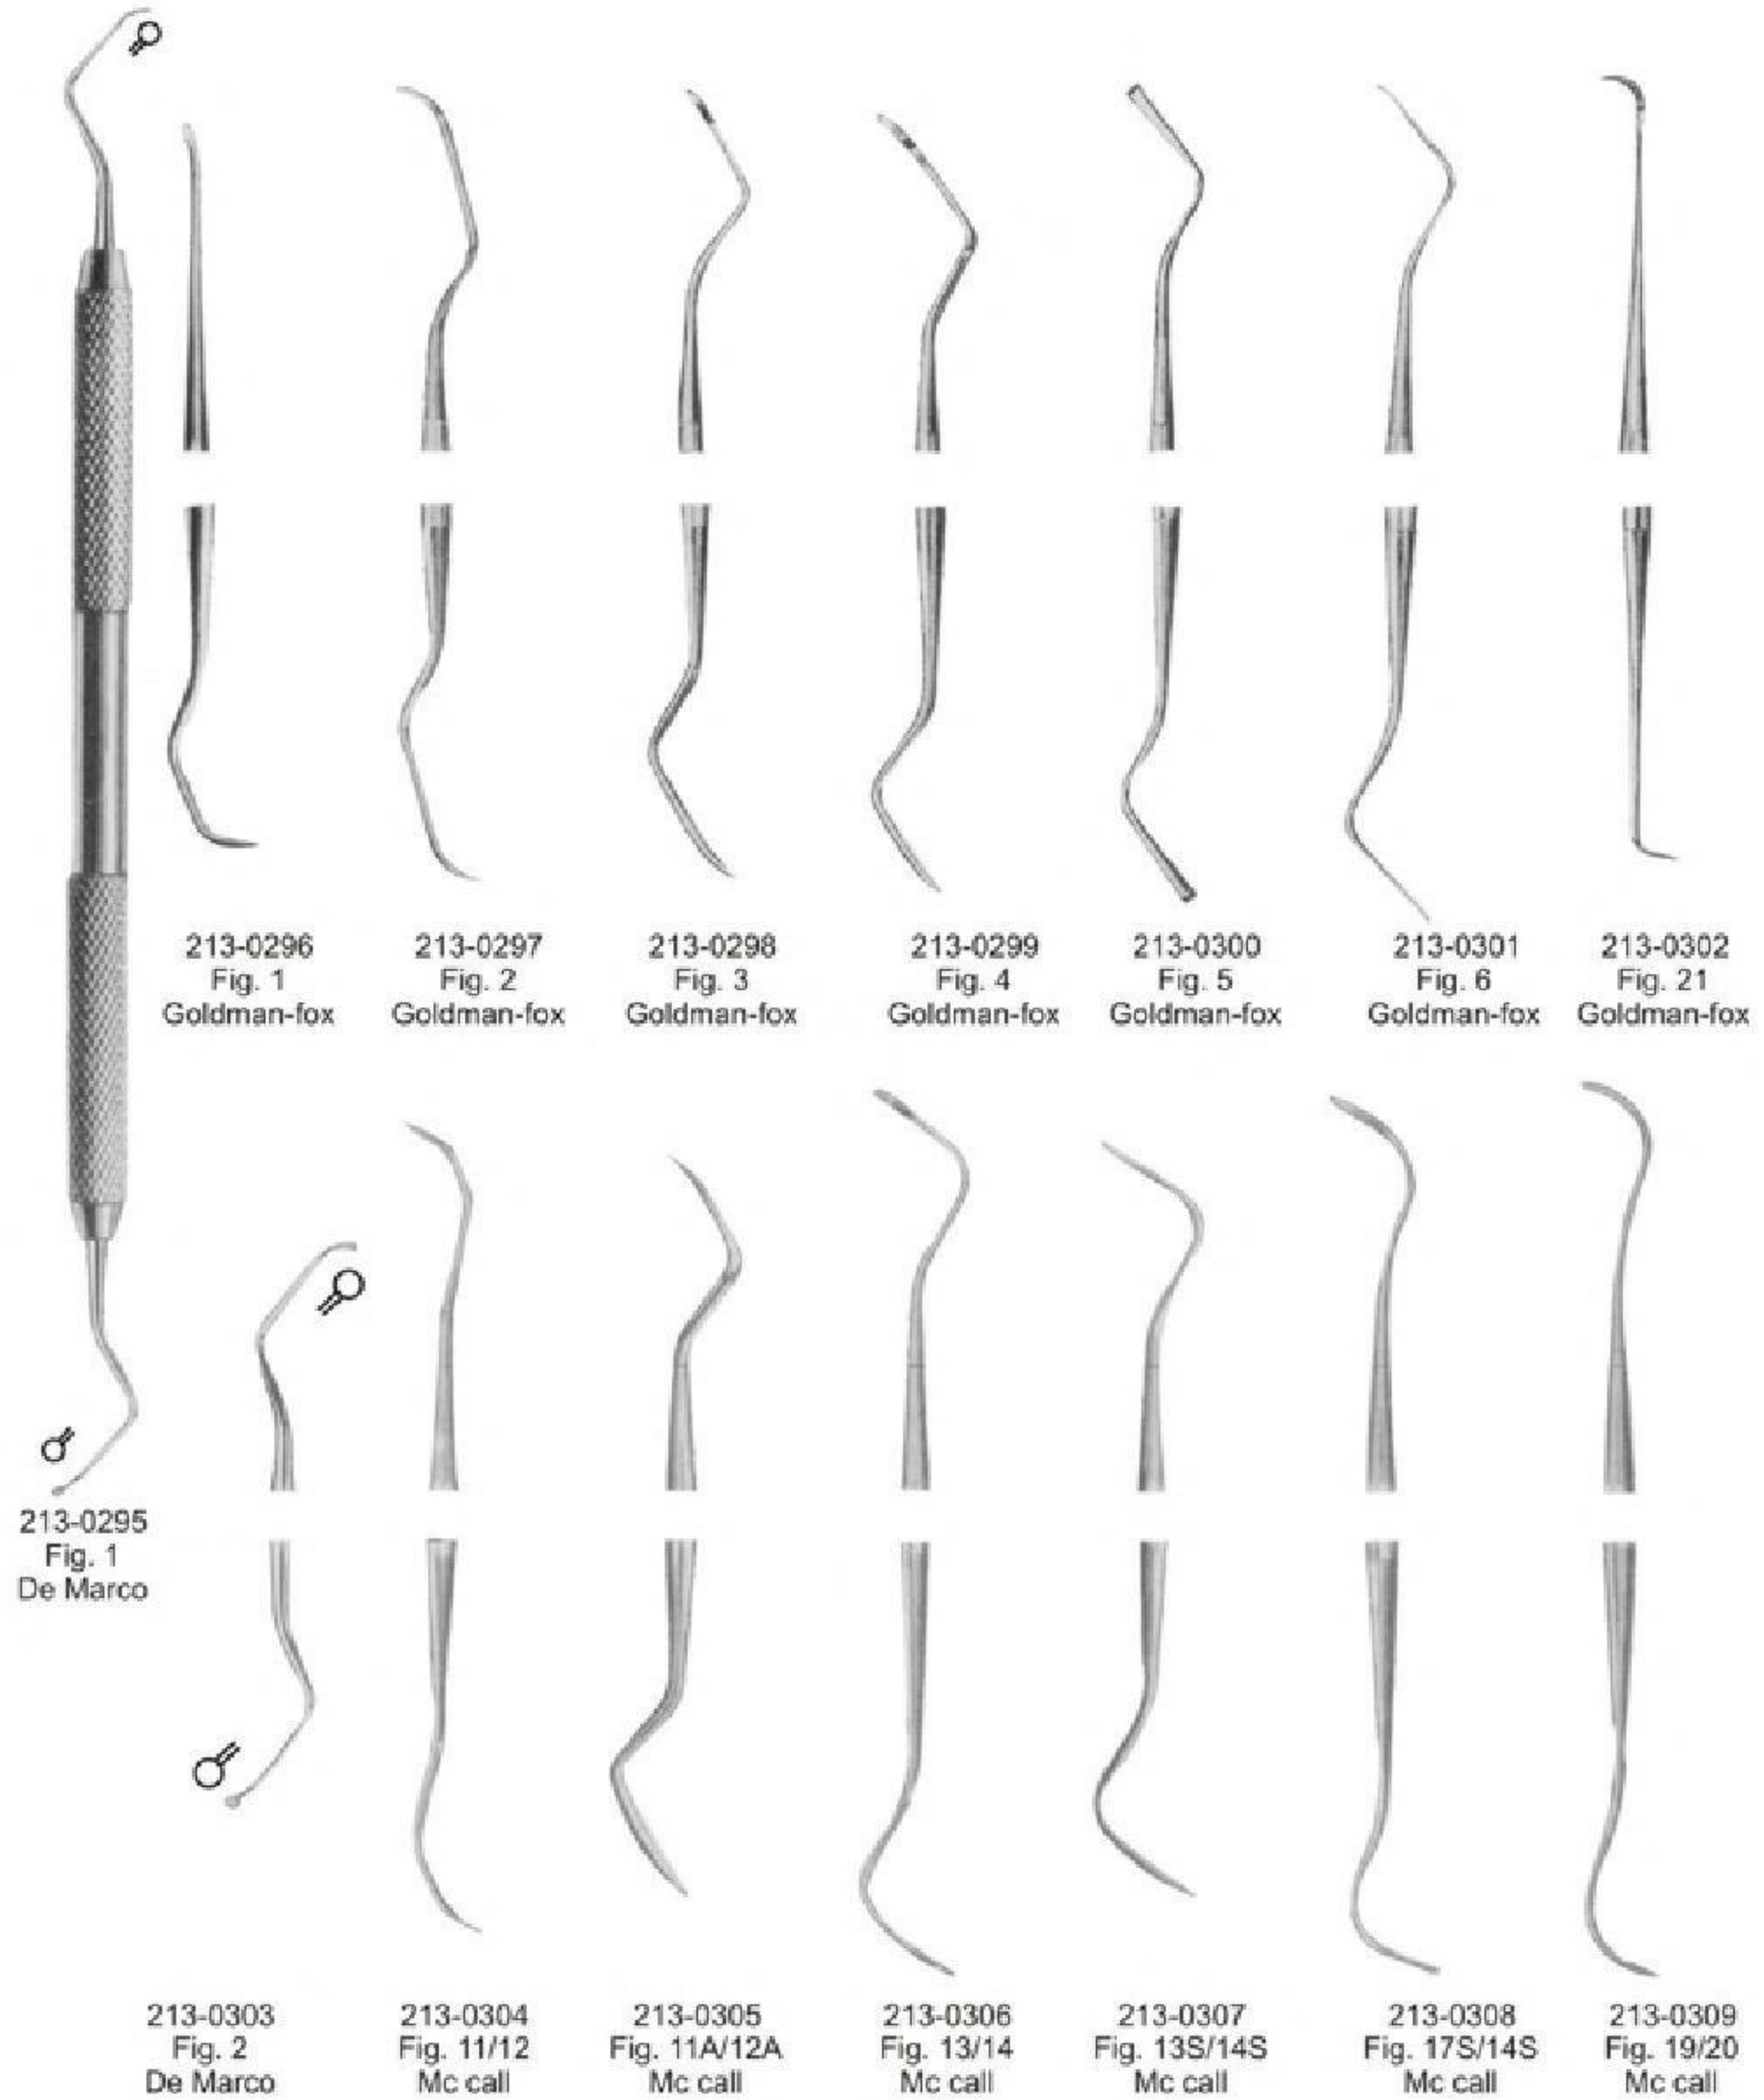

●●● PERIODONTIA INSTRUMENTS