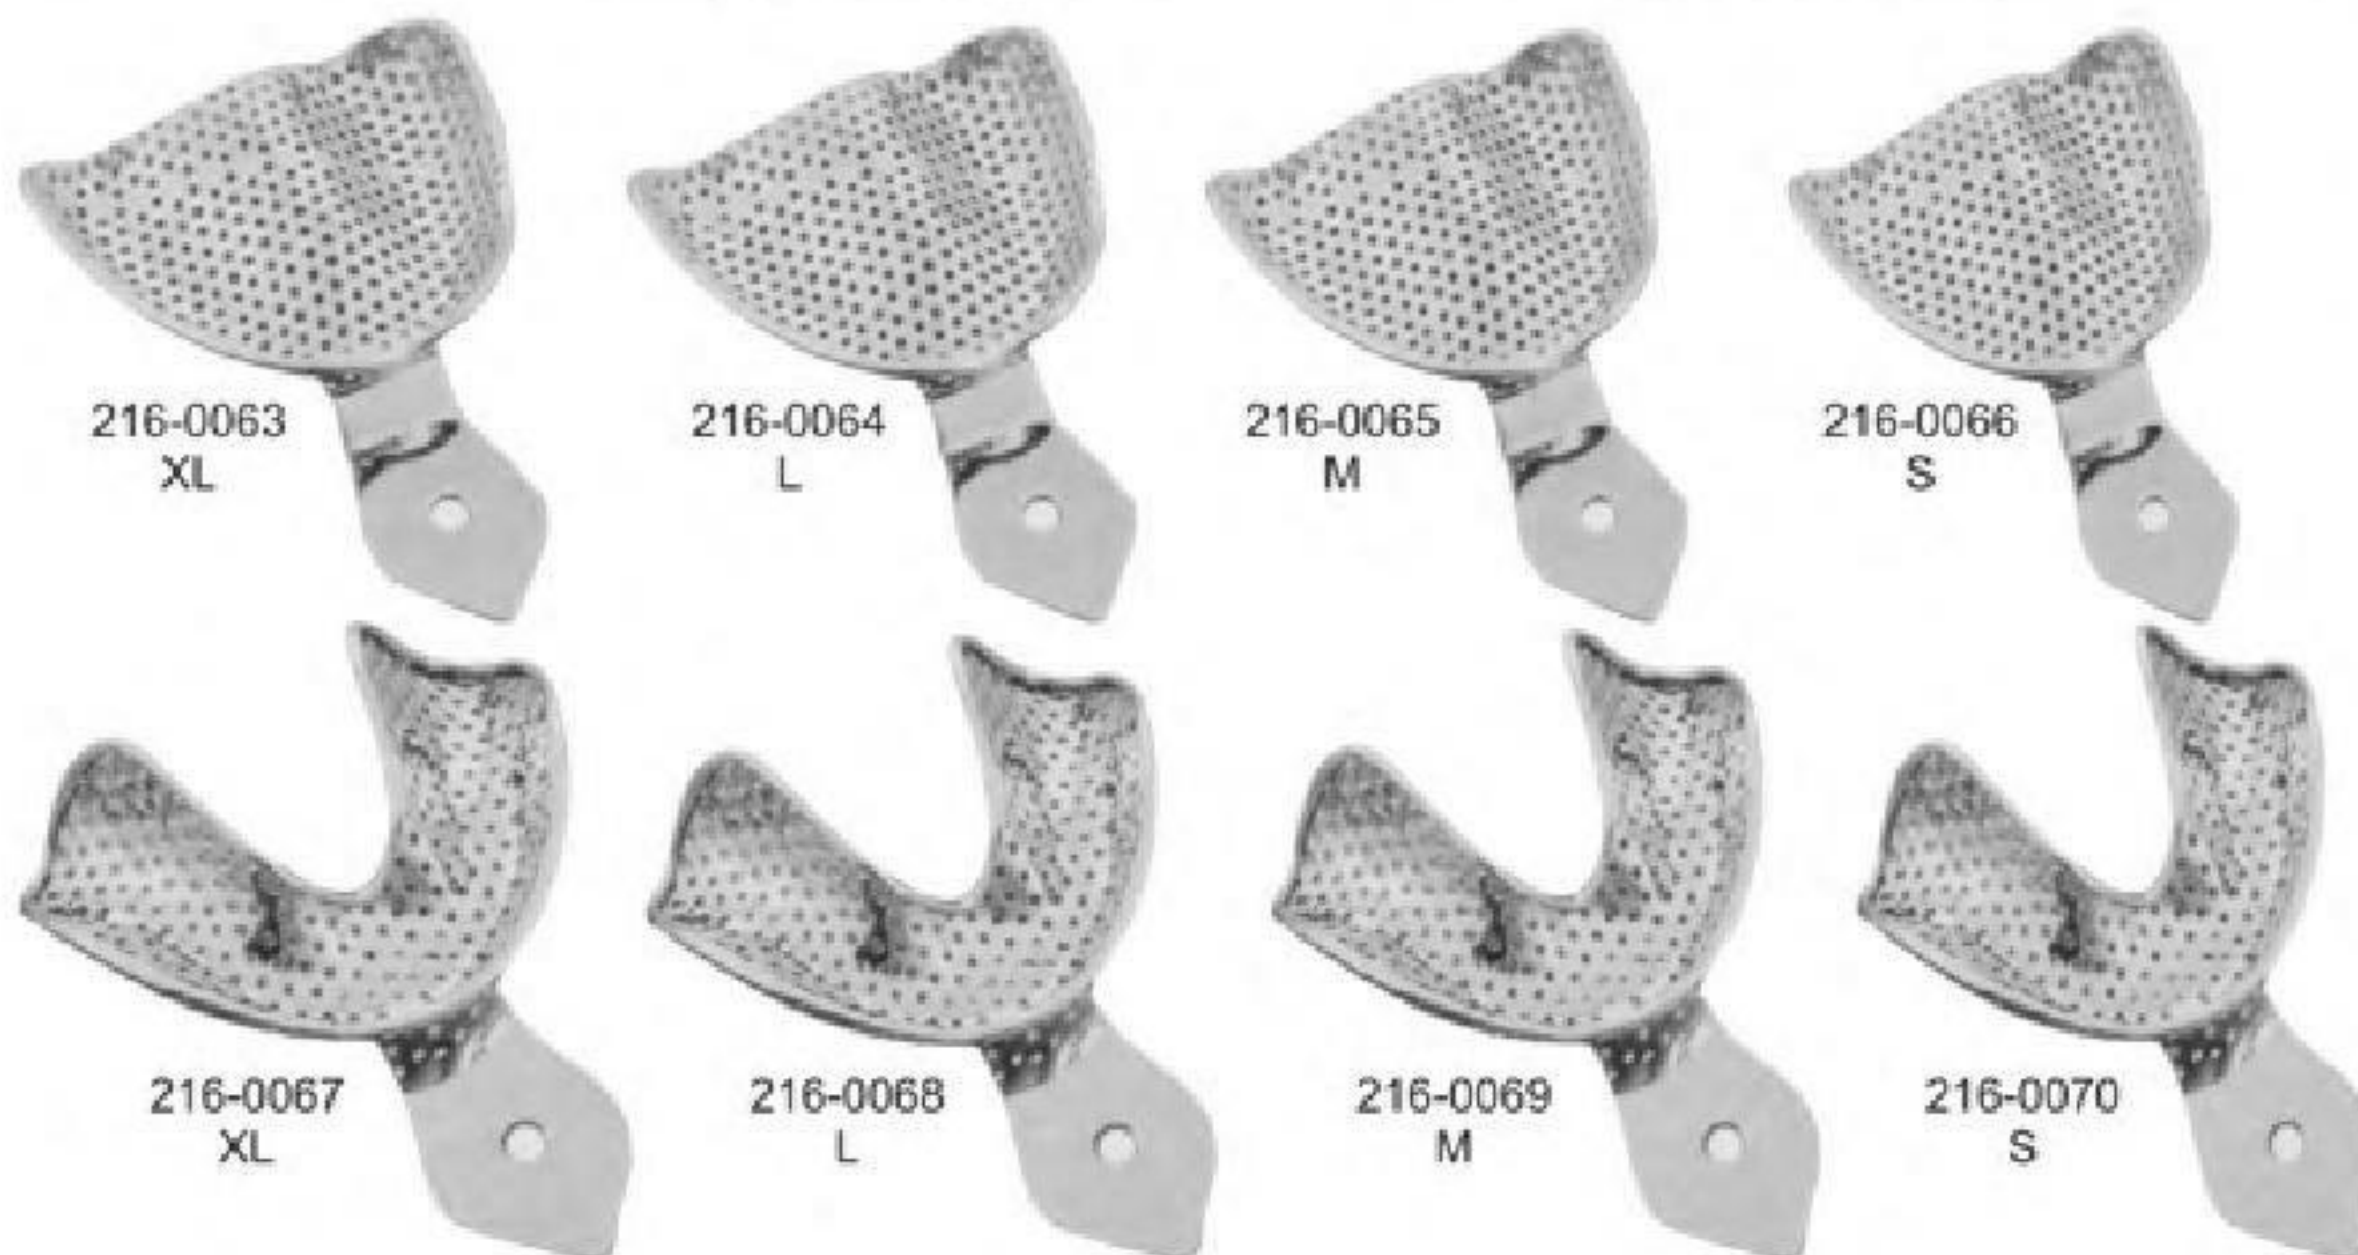

Available in Set of 8
Code # Set - A008