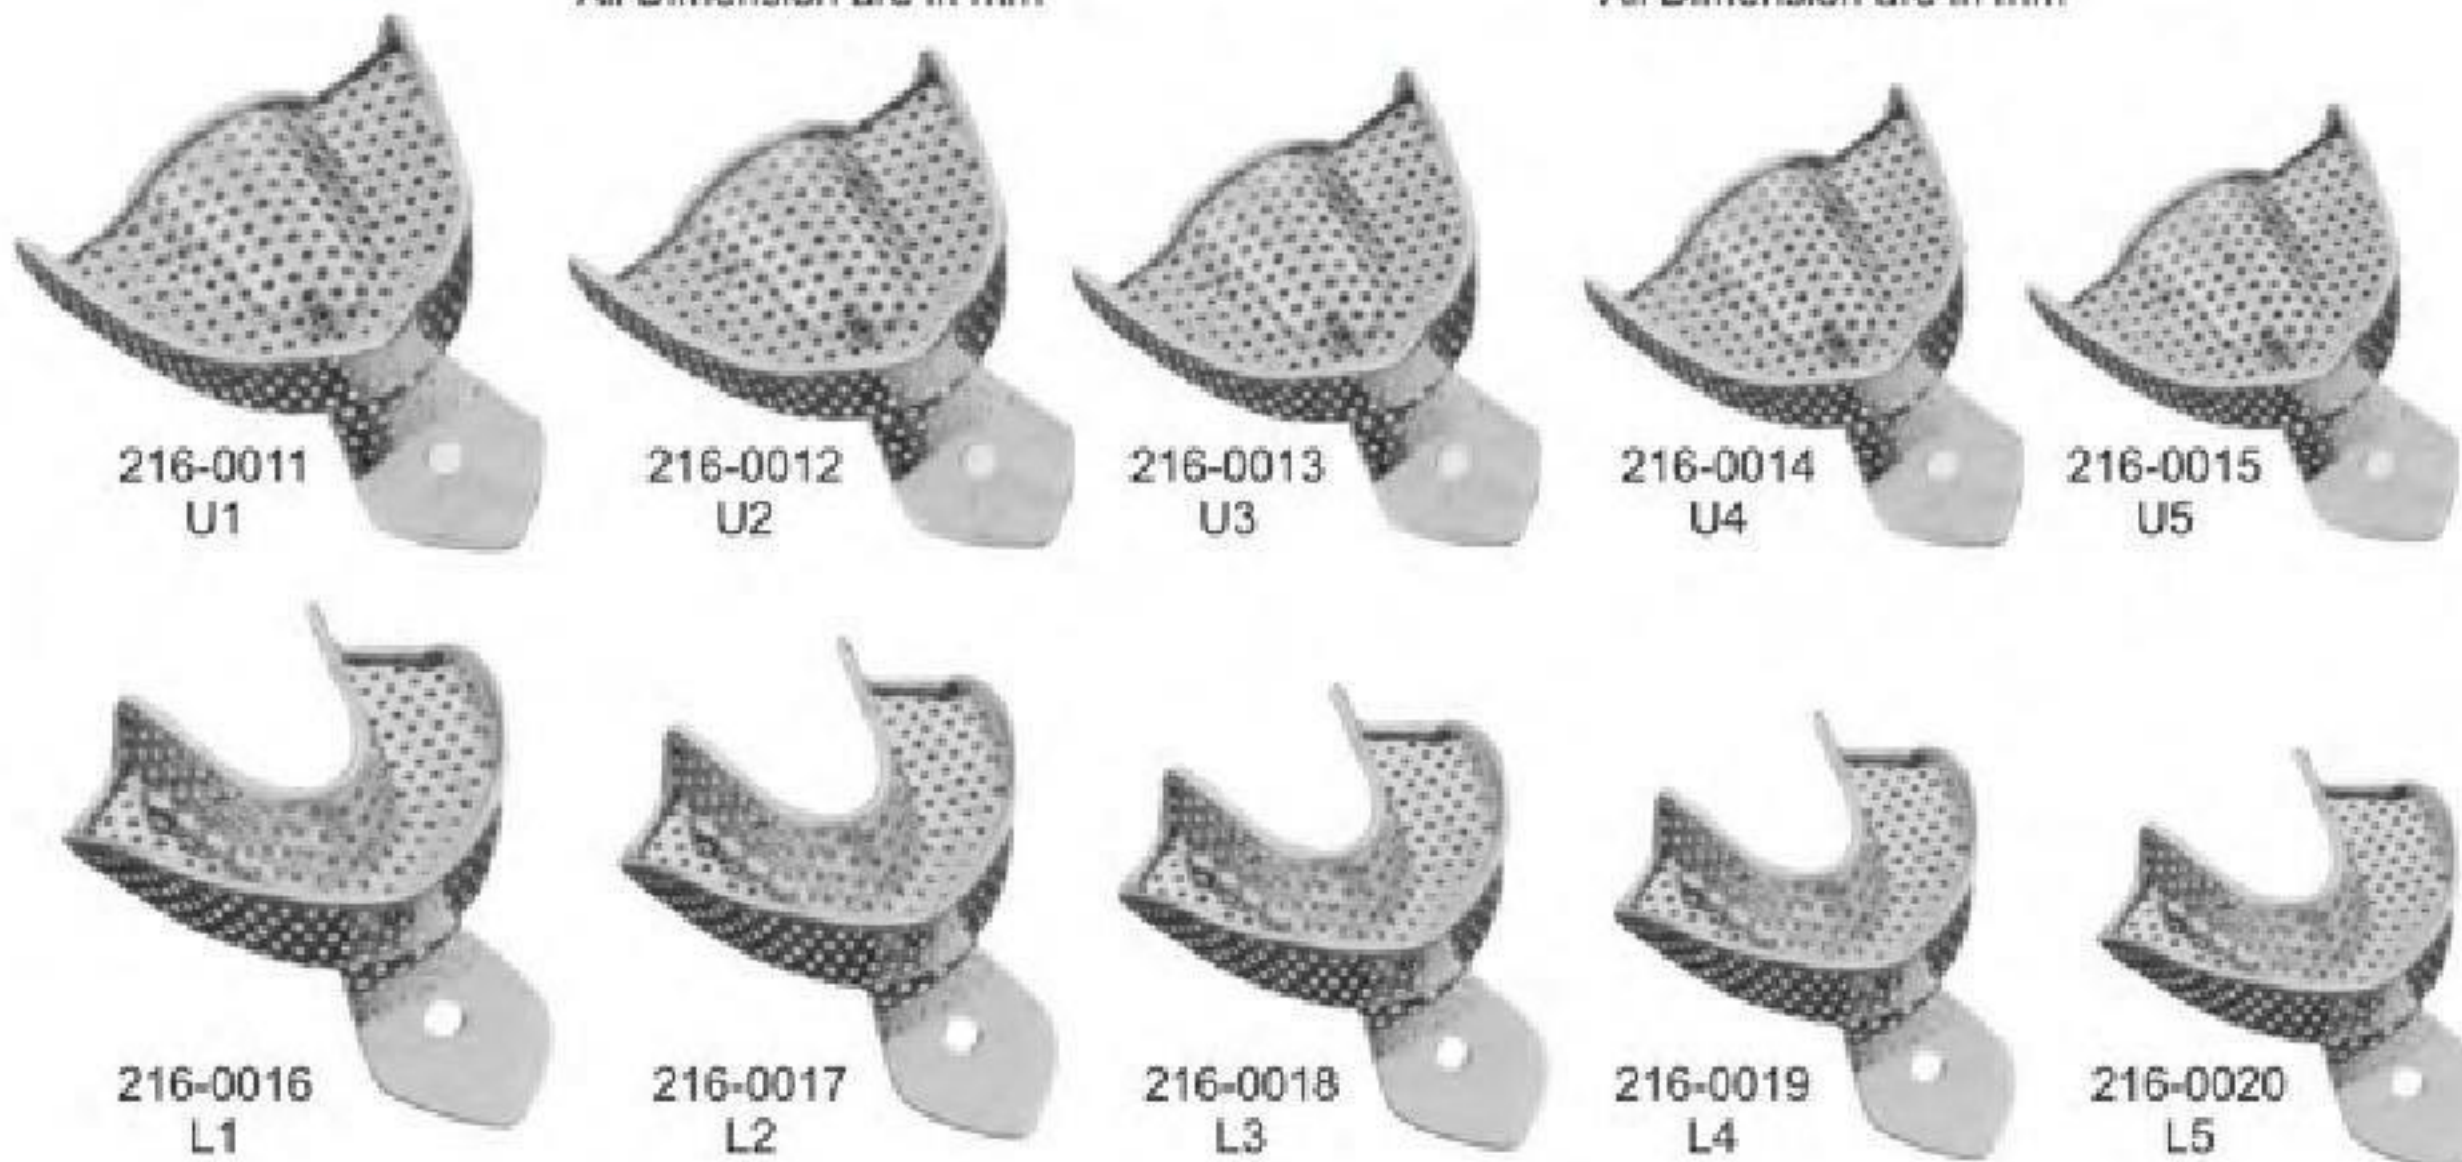

All Dimension are in mm

Lower		L1	L2	L3	L4	L5
	A	63	61	57	60	53
B	82	81	78	74	71	

All Dimension are in mm

Available in Set of 8  
Code # Set - A002

●●● IMPRESSION TRAYS

Available in Set of 8  
Code # Set - A003