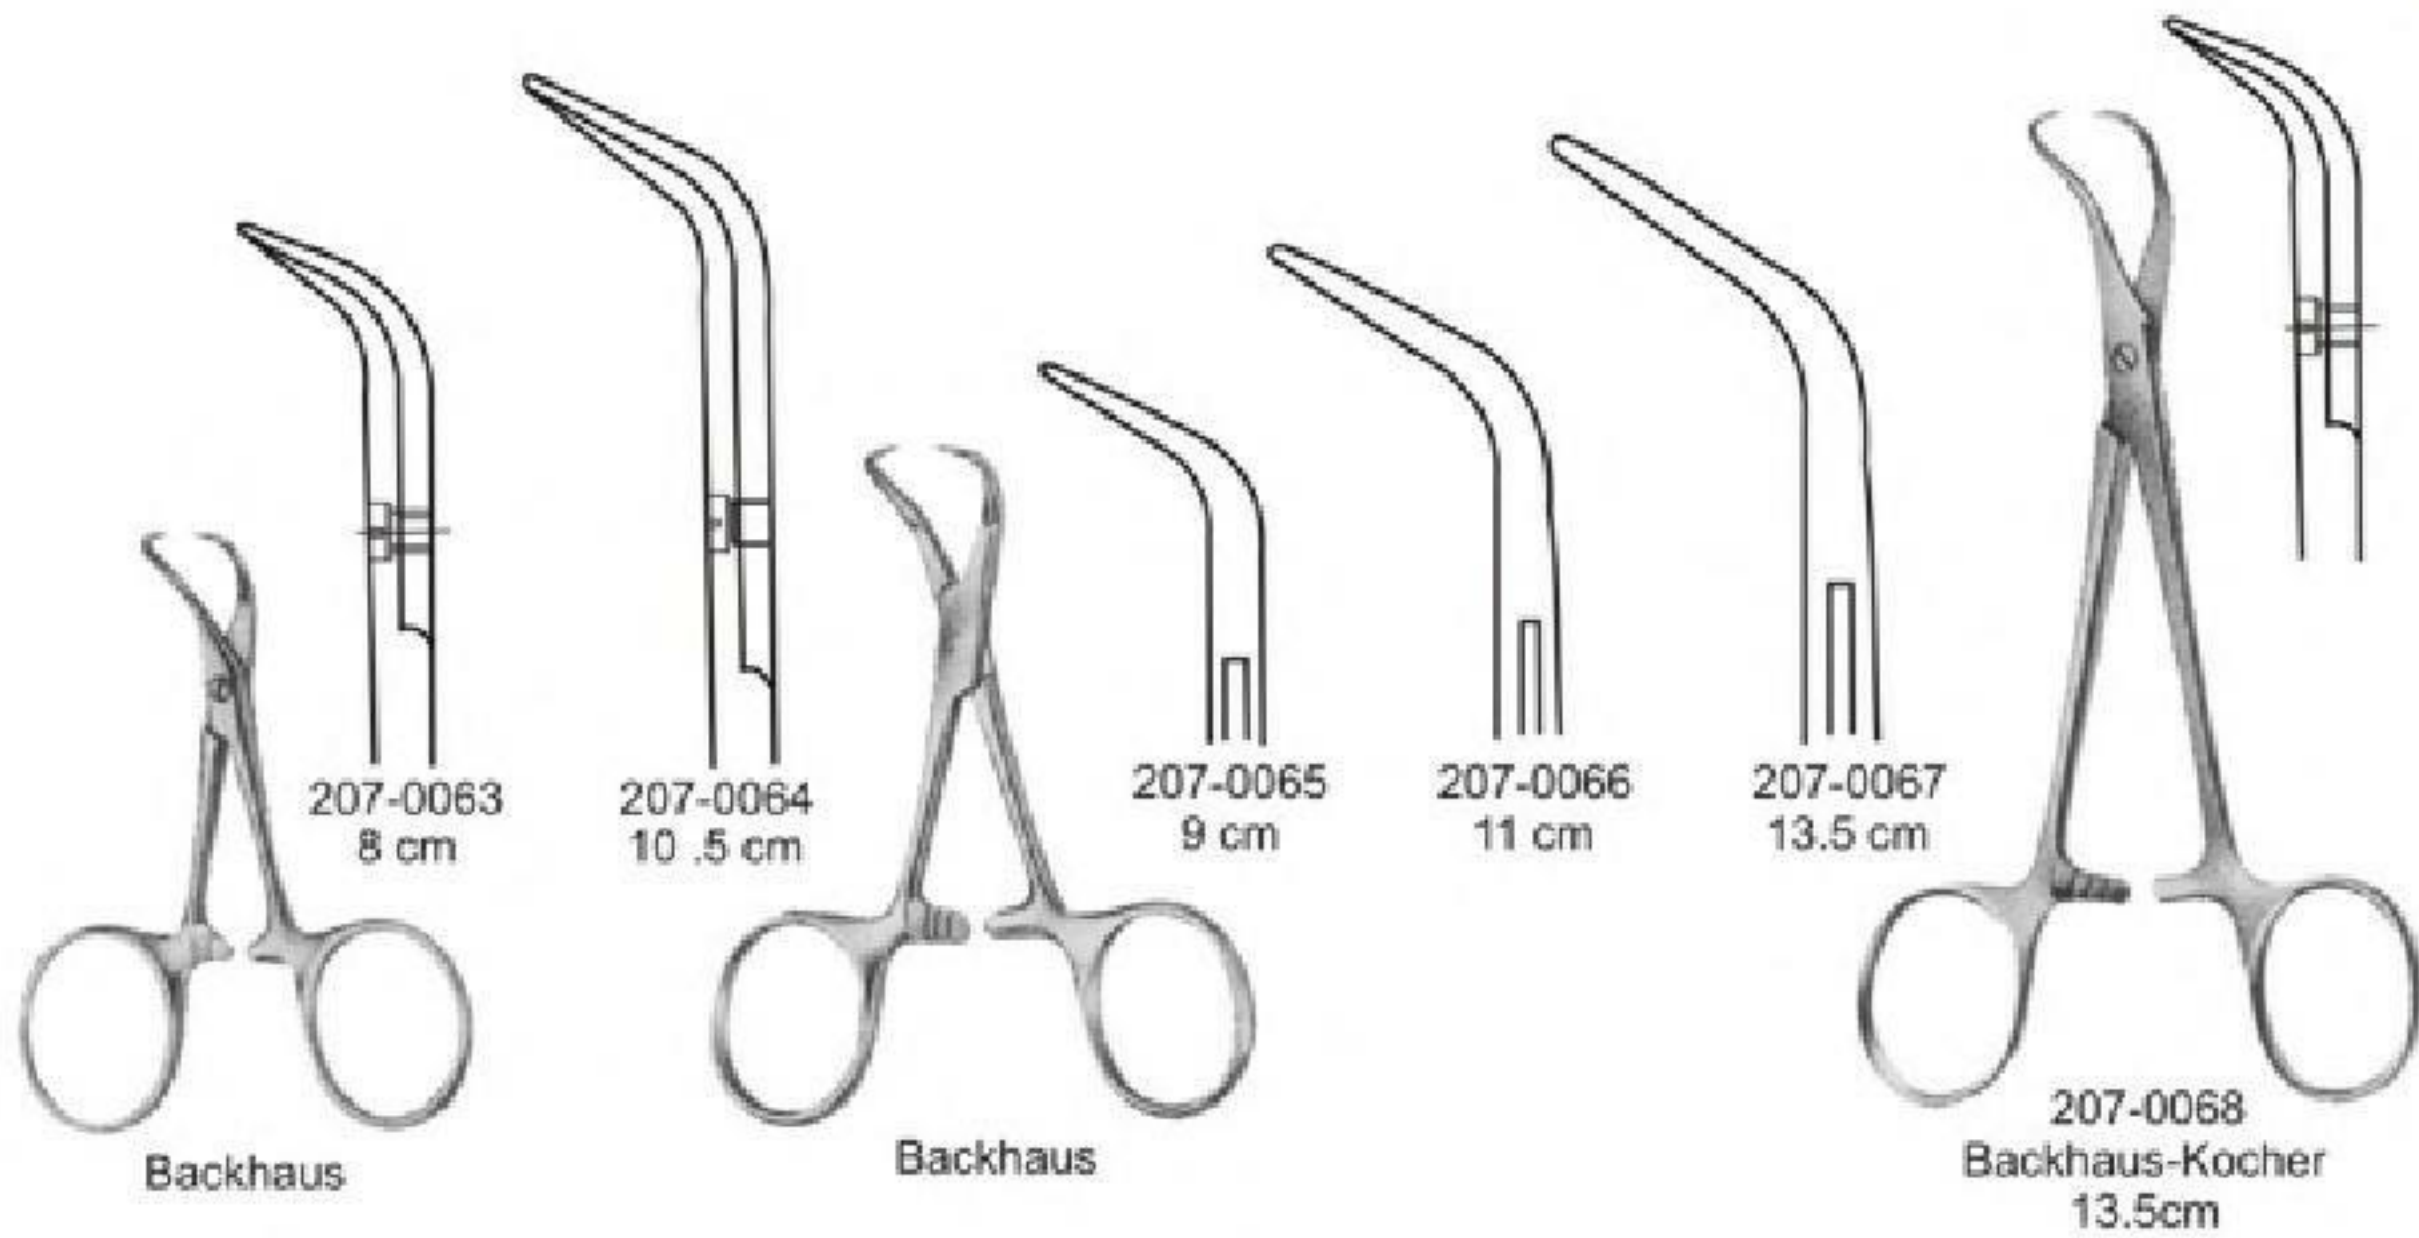

●●● **TOWEL CLAMPS** Sterilizing Forceps For Sterile Instruments