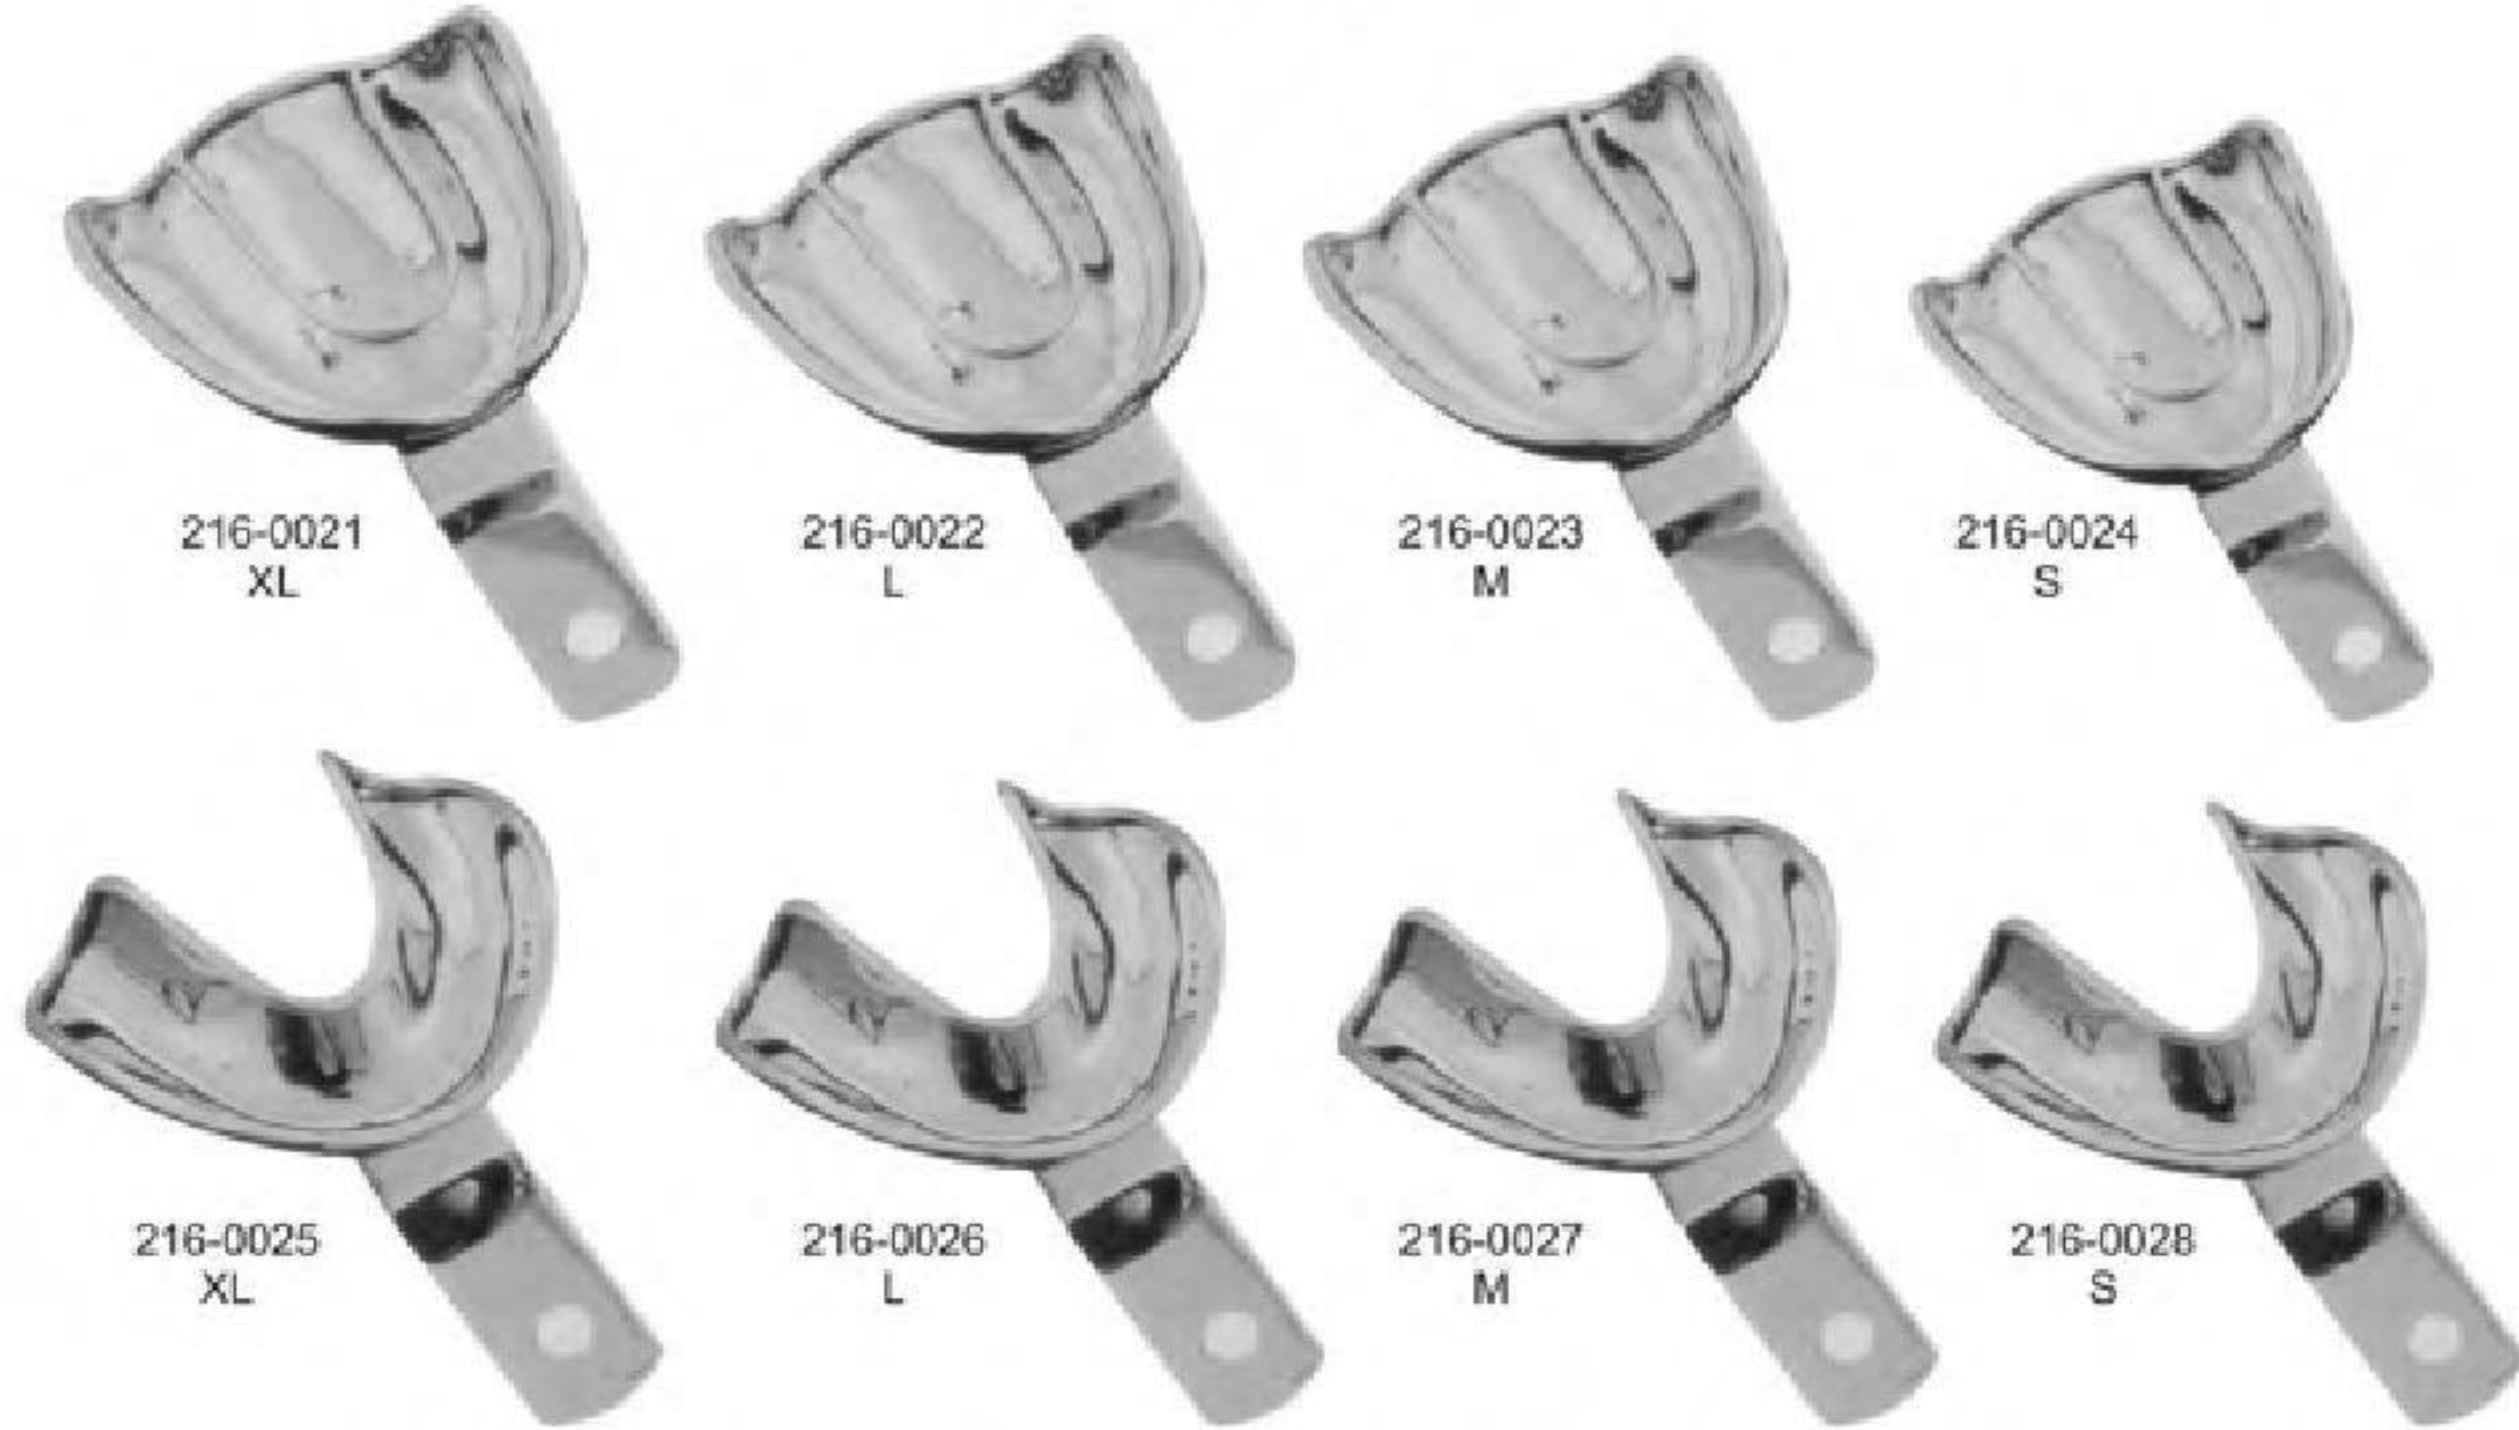

All Dimension are in mm

Lower		L1	L2	L3	L4	L5
	A	63	61	57	60	53
B	82	81	78	74	71	

All Dimension are in mm

Available in Set of 8  
Code # Set - A002

●●● IMPRESSION TRAYS

Available in Set of 8  
Code # Set - A003