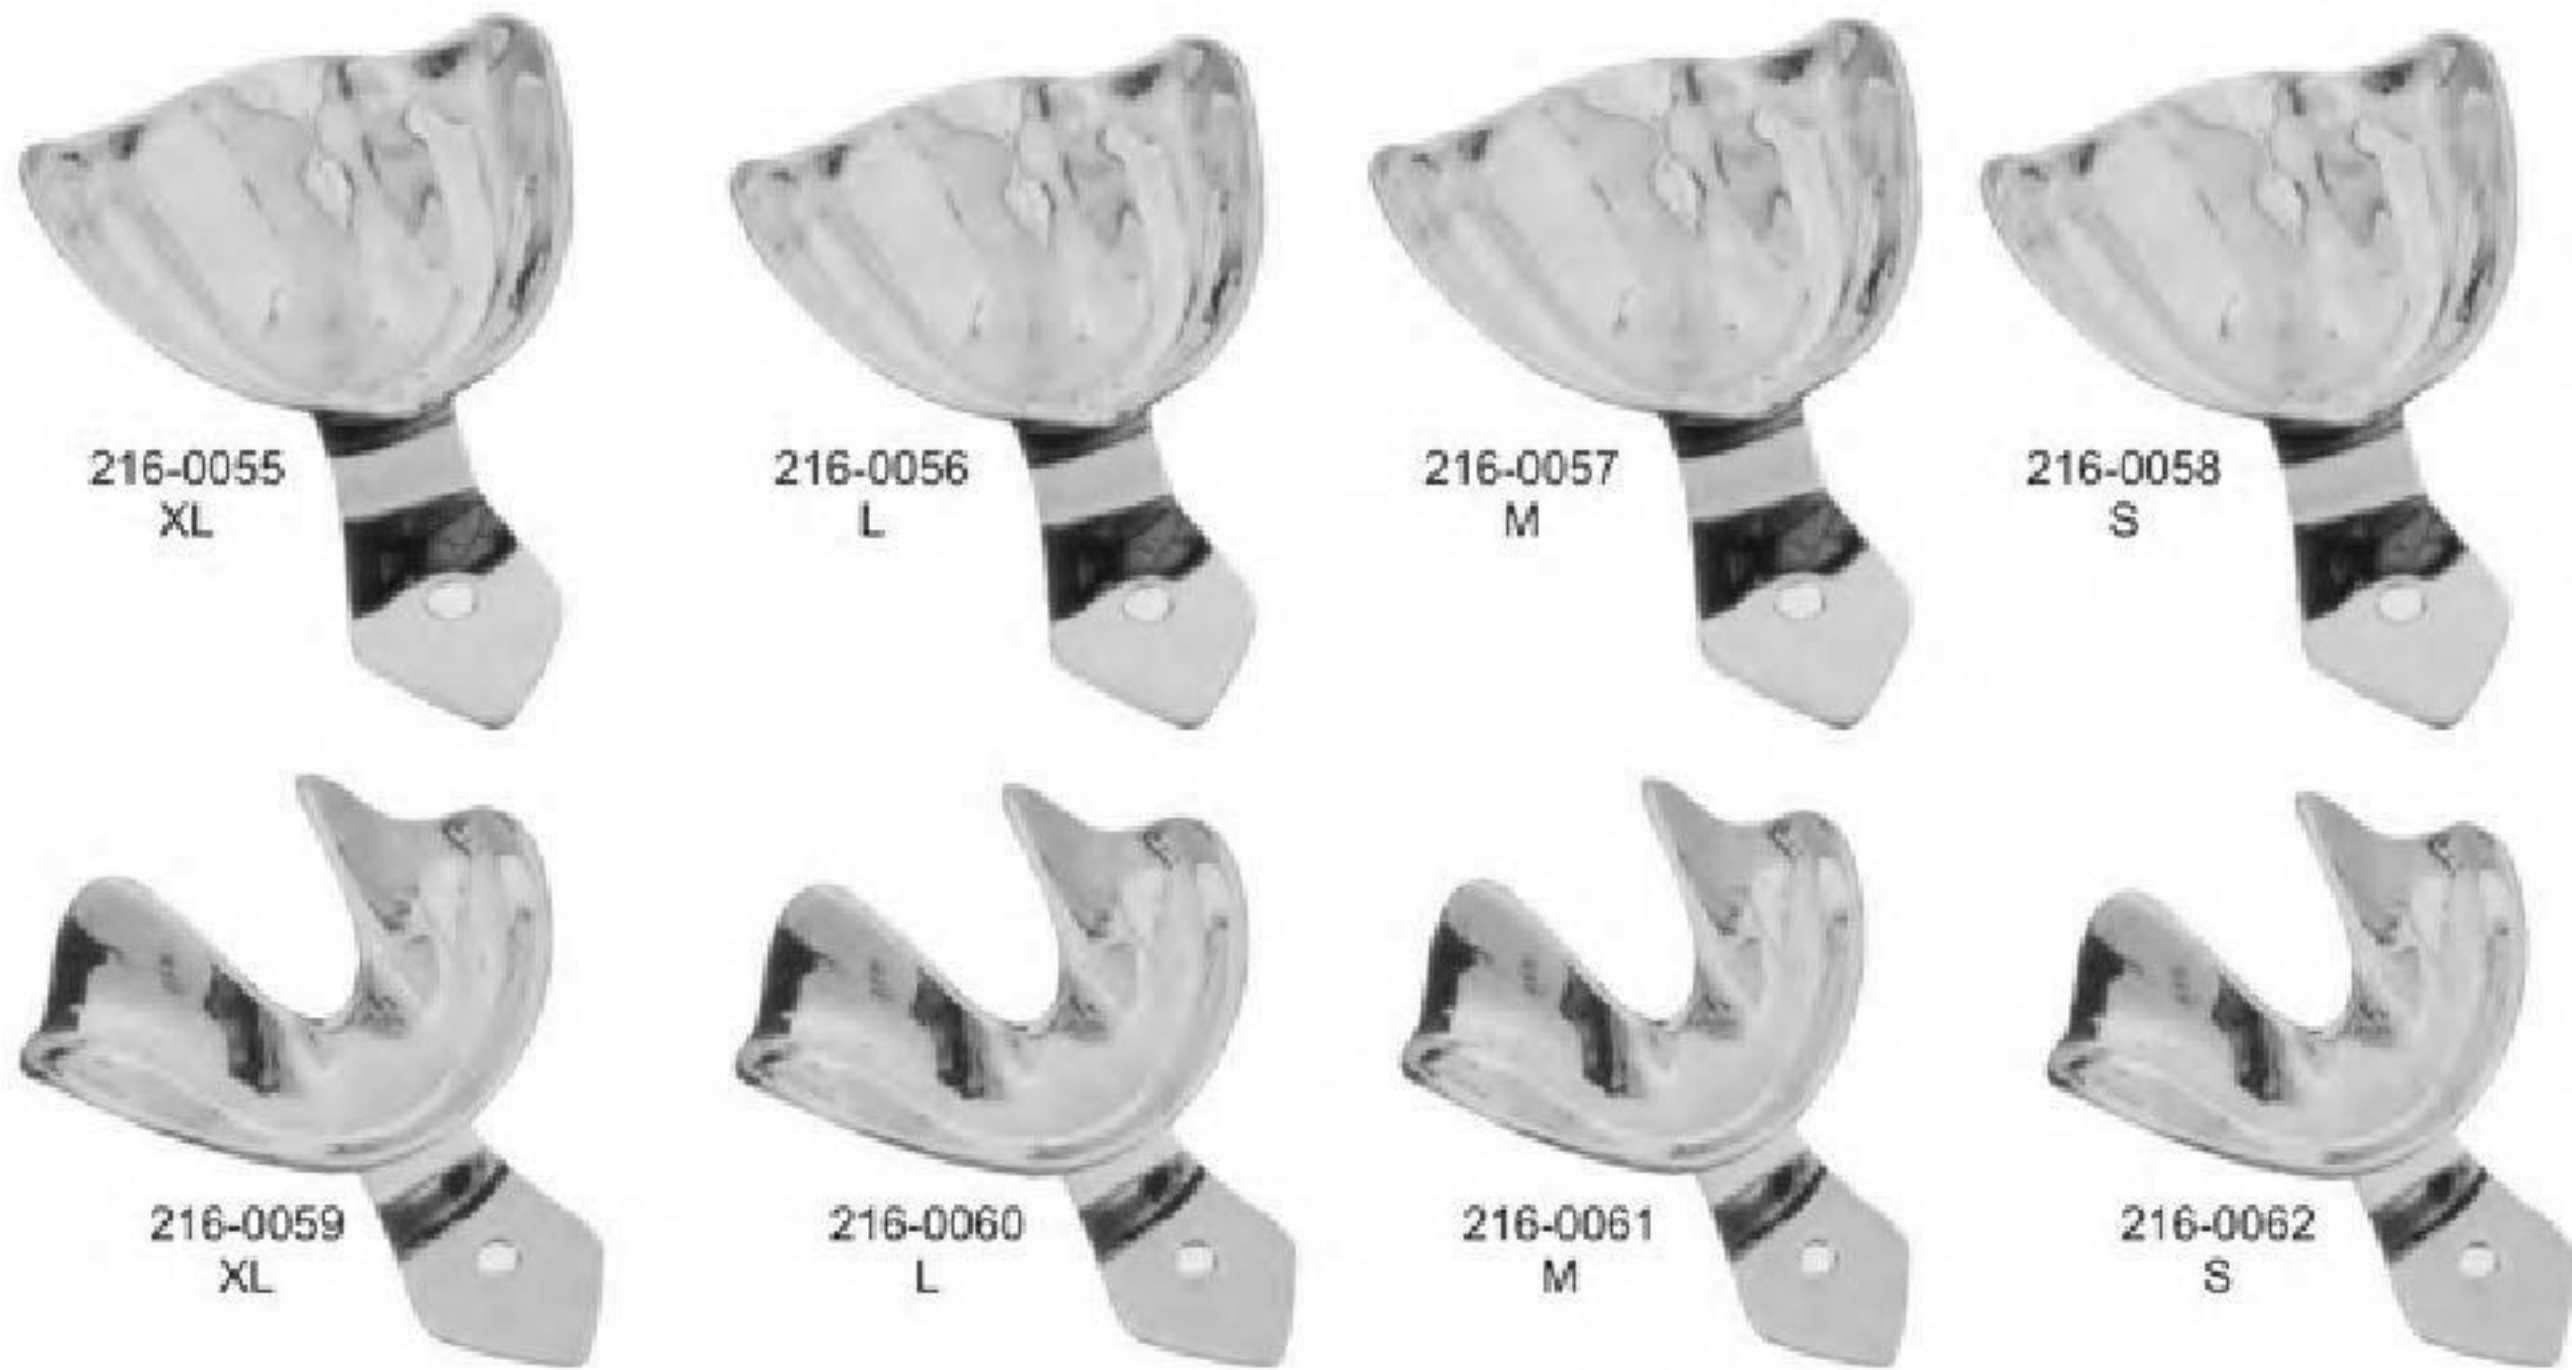

Available in Set of 8
Code # Set - A007

All the above impression trays are available in these 4 sizes

UPPER		XL	L	M	S
	A	70	67	64	60
B	79	78	70	73	

All Dimension are in mm

LOWER		XL	L	M	S
	A	64	64	60	57
B	86	70	73	70	

All Dimension are in mm