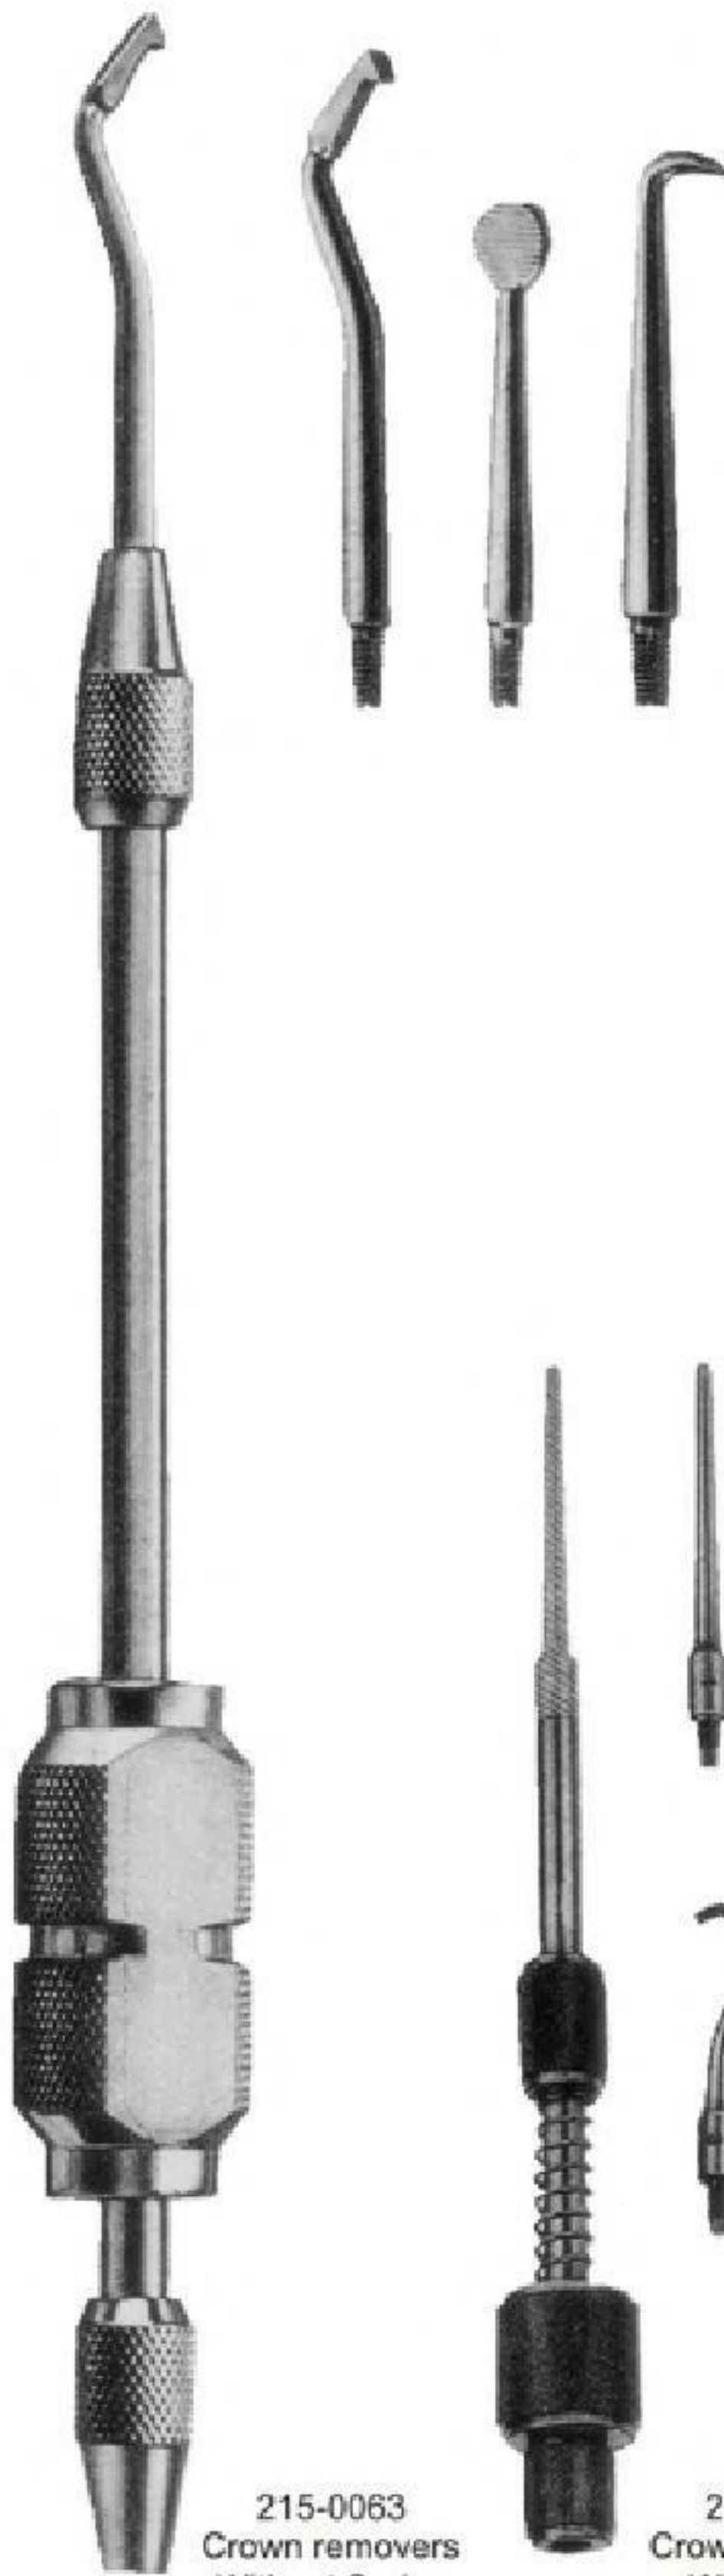

With 5 Points

●●● CROWN INSTRUMENTS

215-0066  
Articulating Paper Forcep  
15cm

215-0067  
Miller  
15cm

215-0068  
Crown Spreader

215-0069  
Vernier Gauge Caliper  
0mm to 80mm

215-0070  
17cm  
Plaster Cutting Plier  
215-0071  
20cm