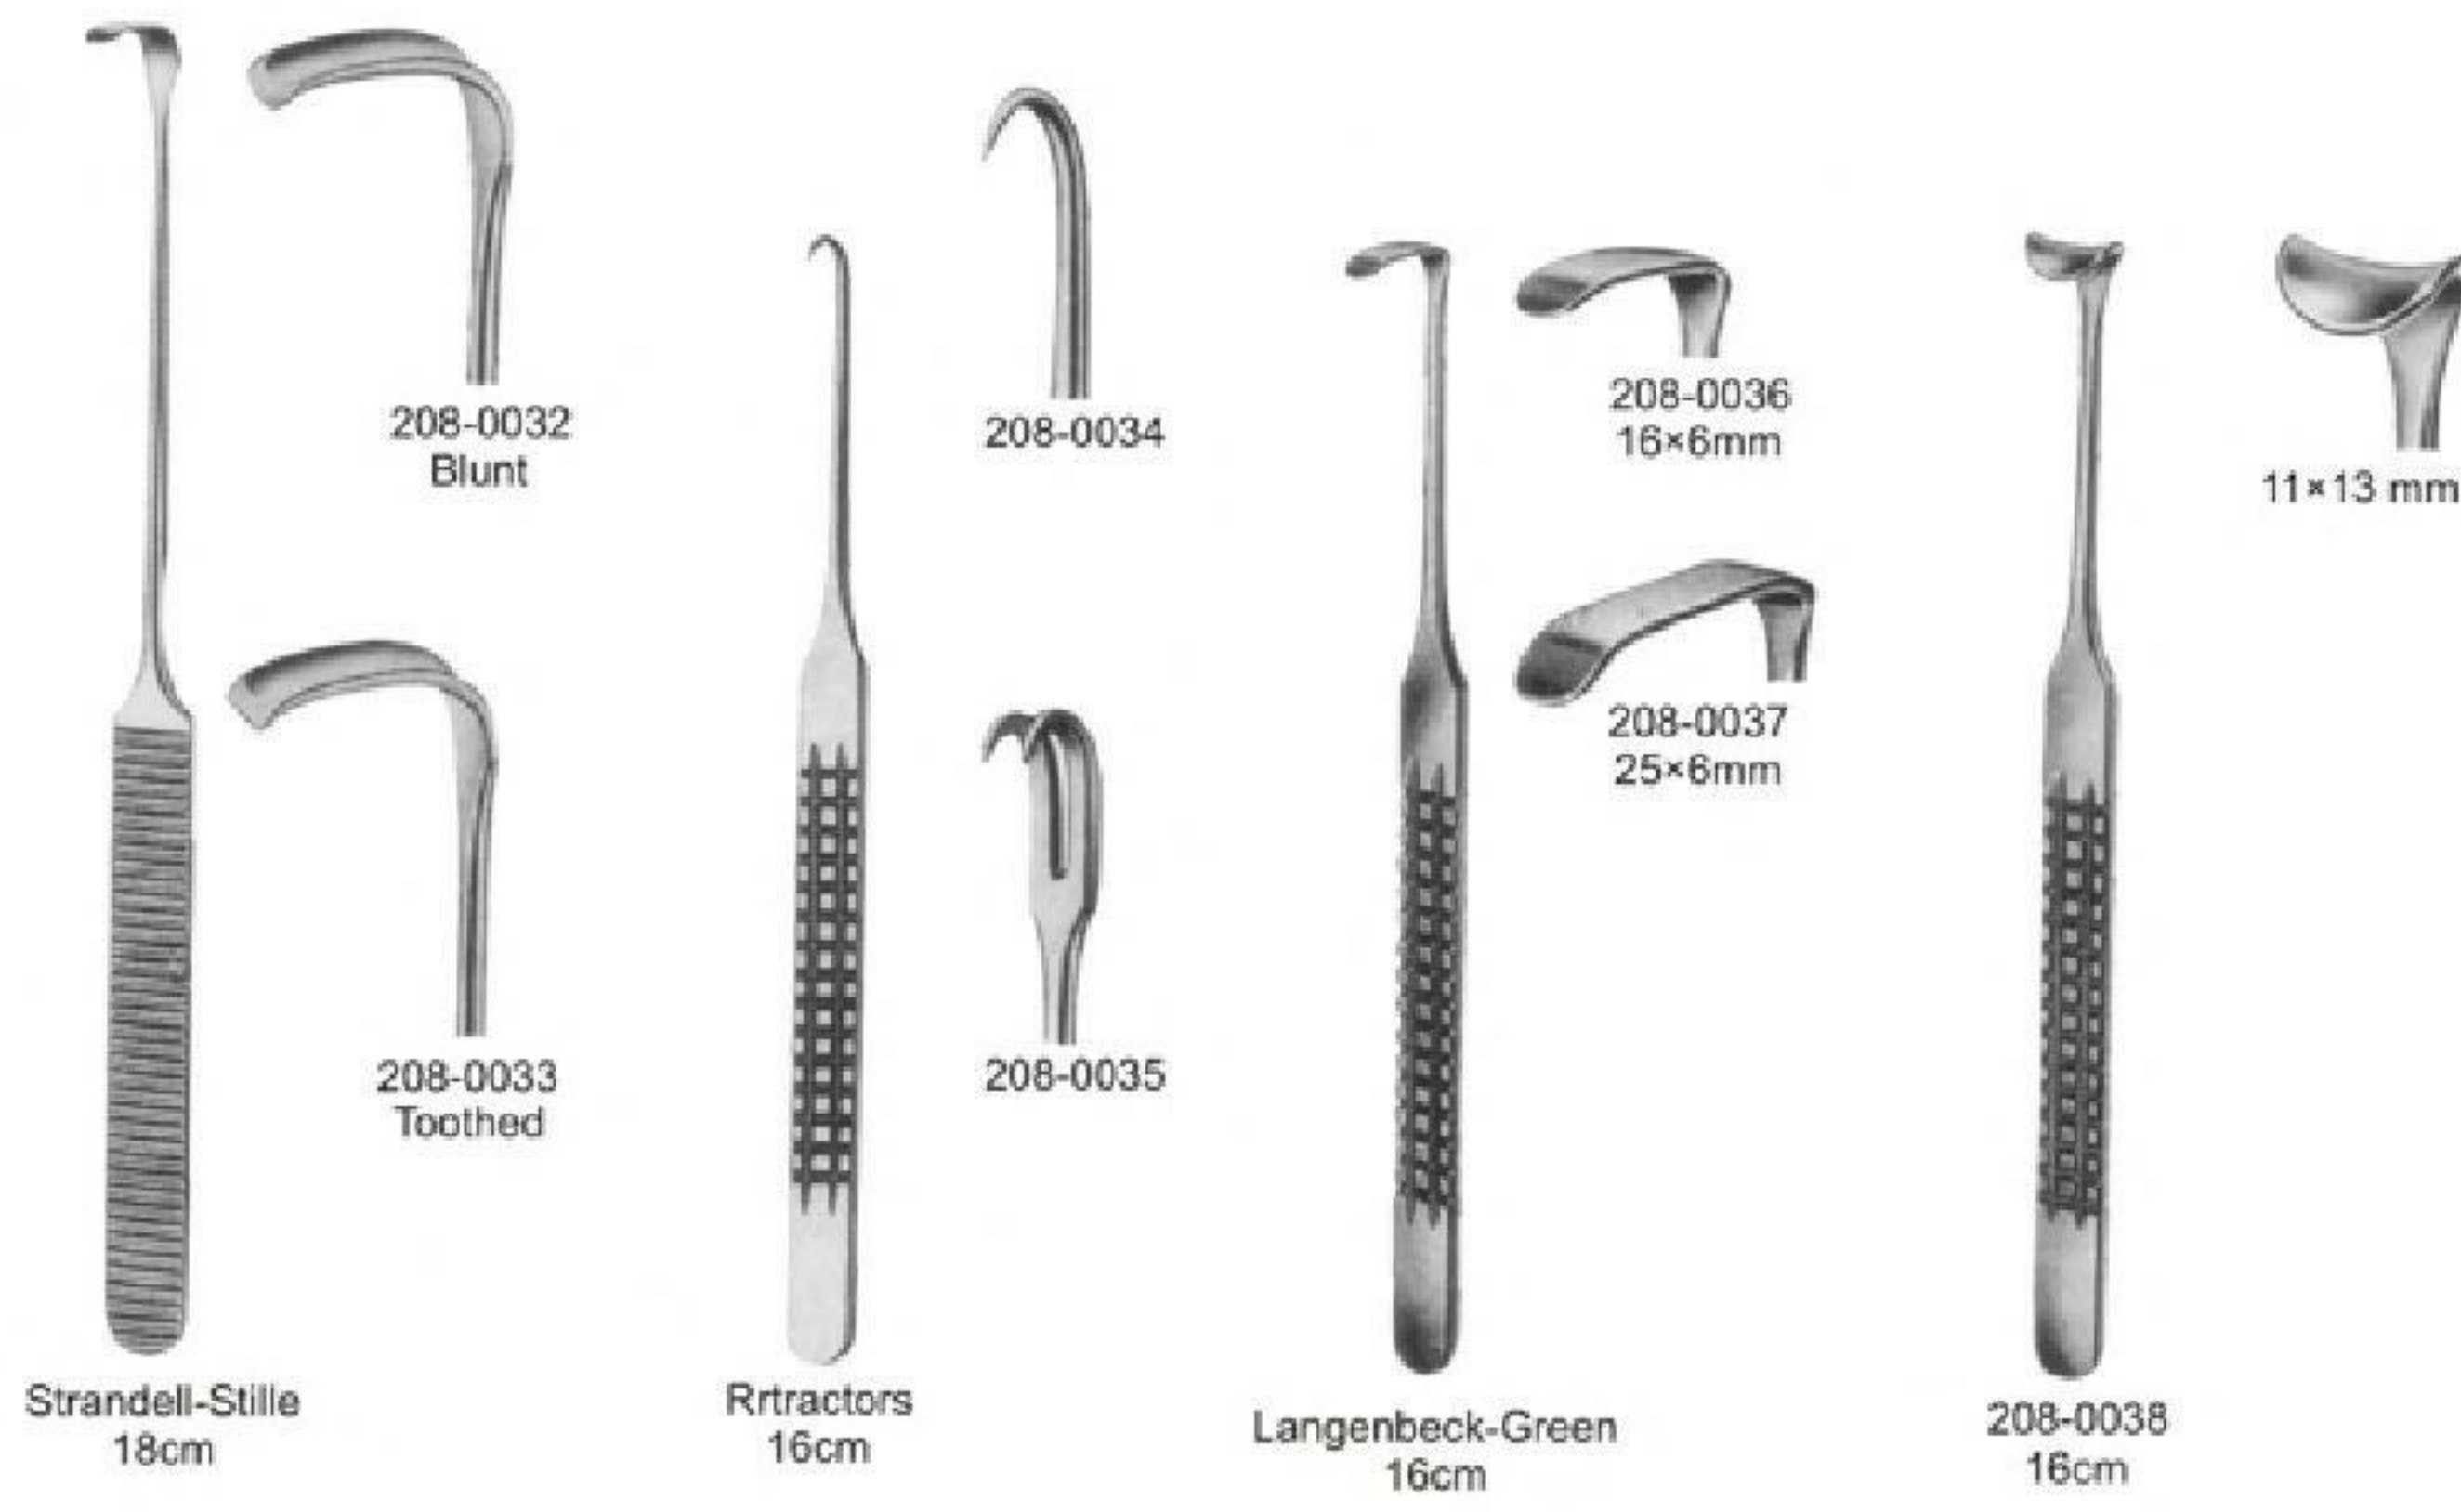

207-0041  
Straight

With Ratchet  
18cm

207-0042  
Curved

207-0043  
Straight

Without Ratchet  
20cm

207-0044  
Curved

Straight  
207-0045

With Ratchet  
20cm

207-0046  
Curved

●●● **TOWEL CLAMPS** Sterilizing Forceps For Sterile Instruments

●●● **RETRACTORS**

25×10mm  
22×10mm

28×12mm  
32×12mm  
208-0039  
Farabeuf (Set of 2Pcs)  
12.5cm

23×16mm  
20×16mm

24×16mm  
28×16mm  
208-0040  
Farabeuf (Set of 2Pcs)  
15cm