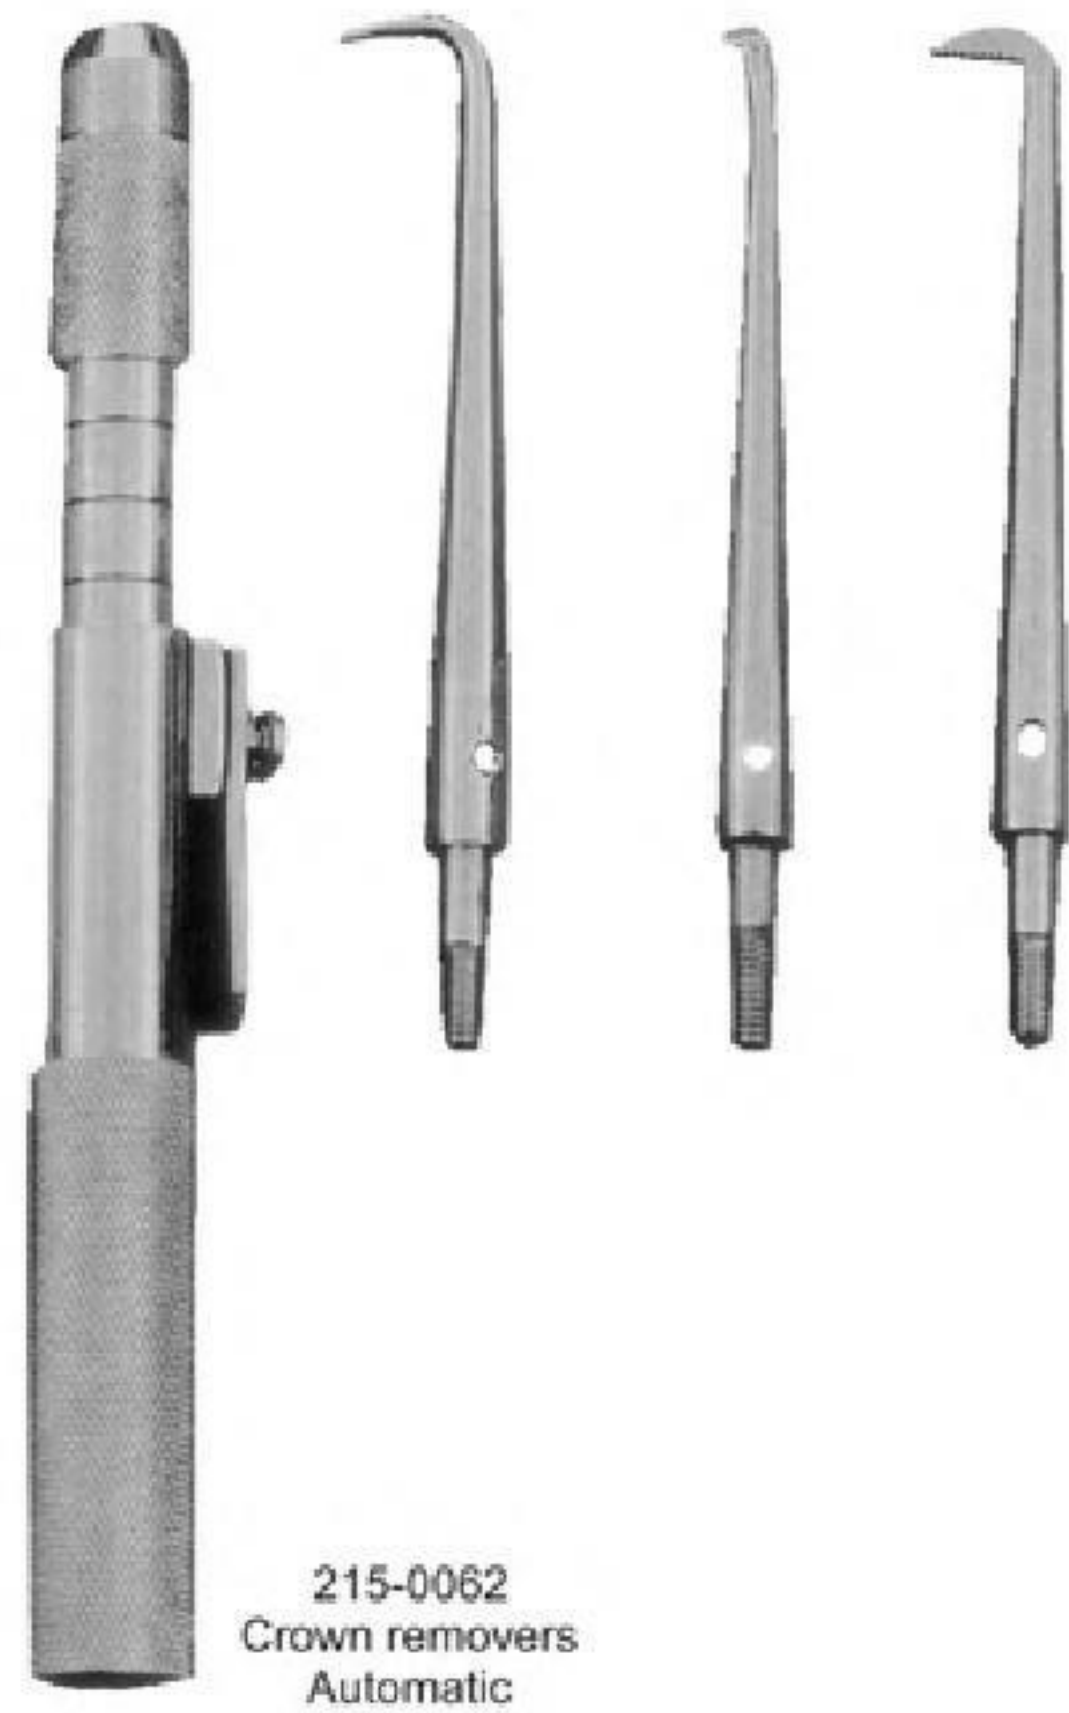

CROWN REMOVERS ●●●

With 5 Points