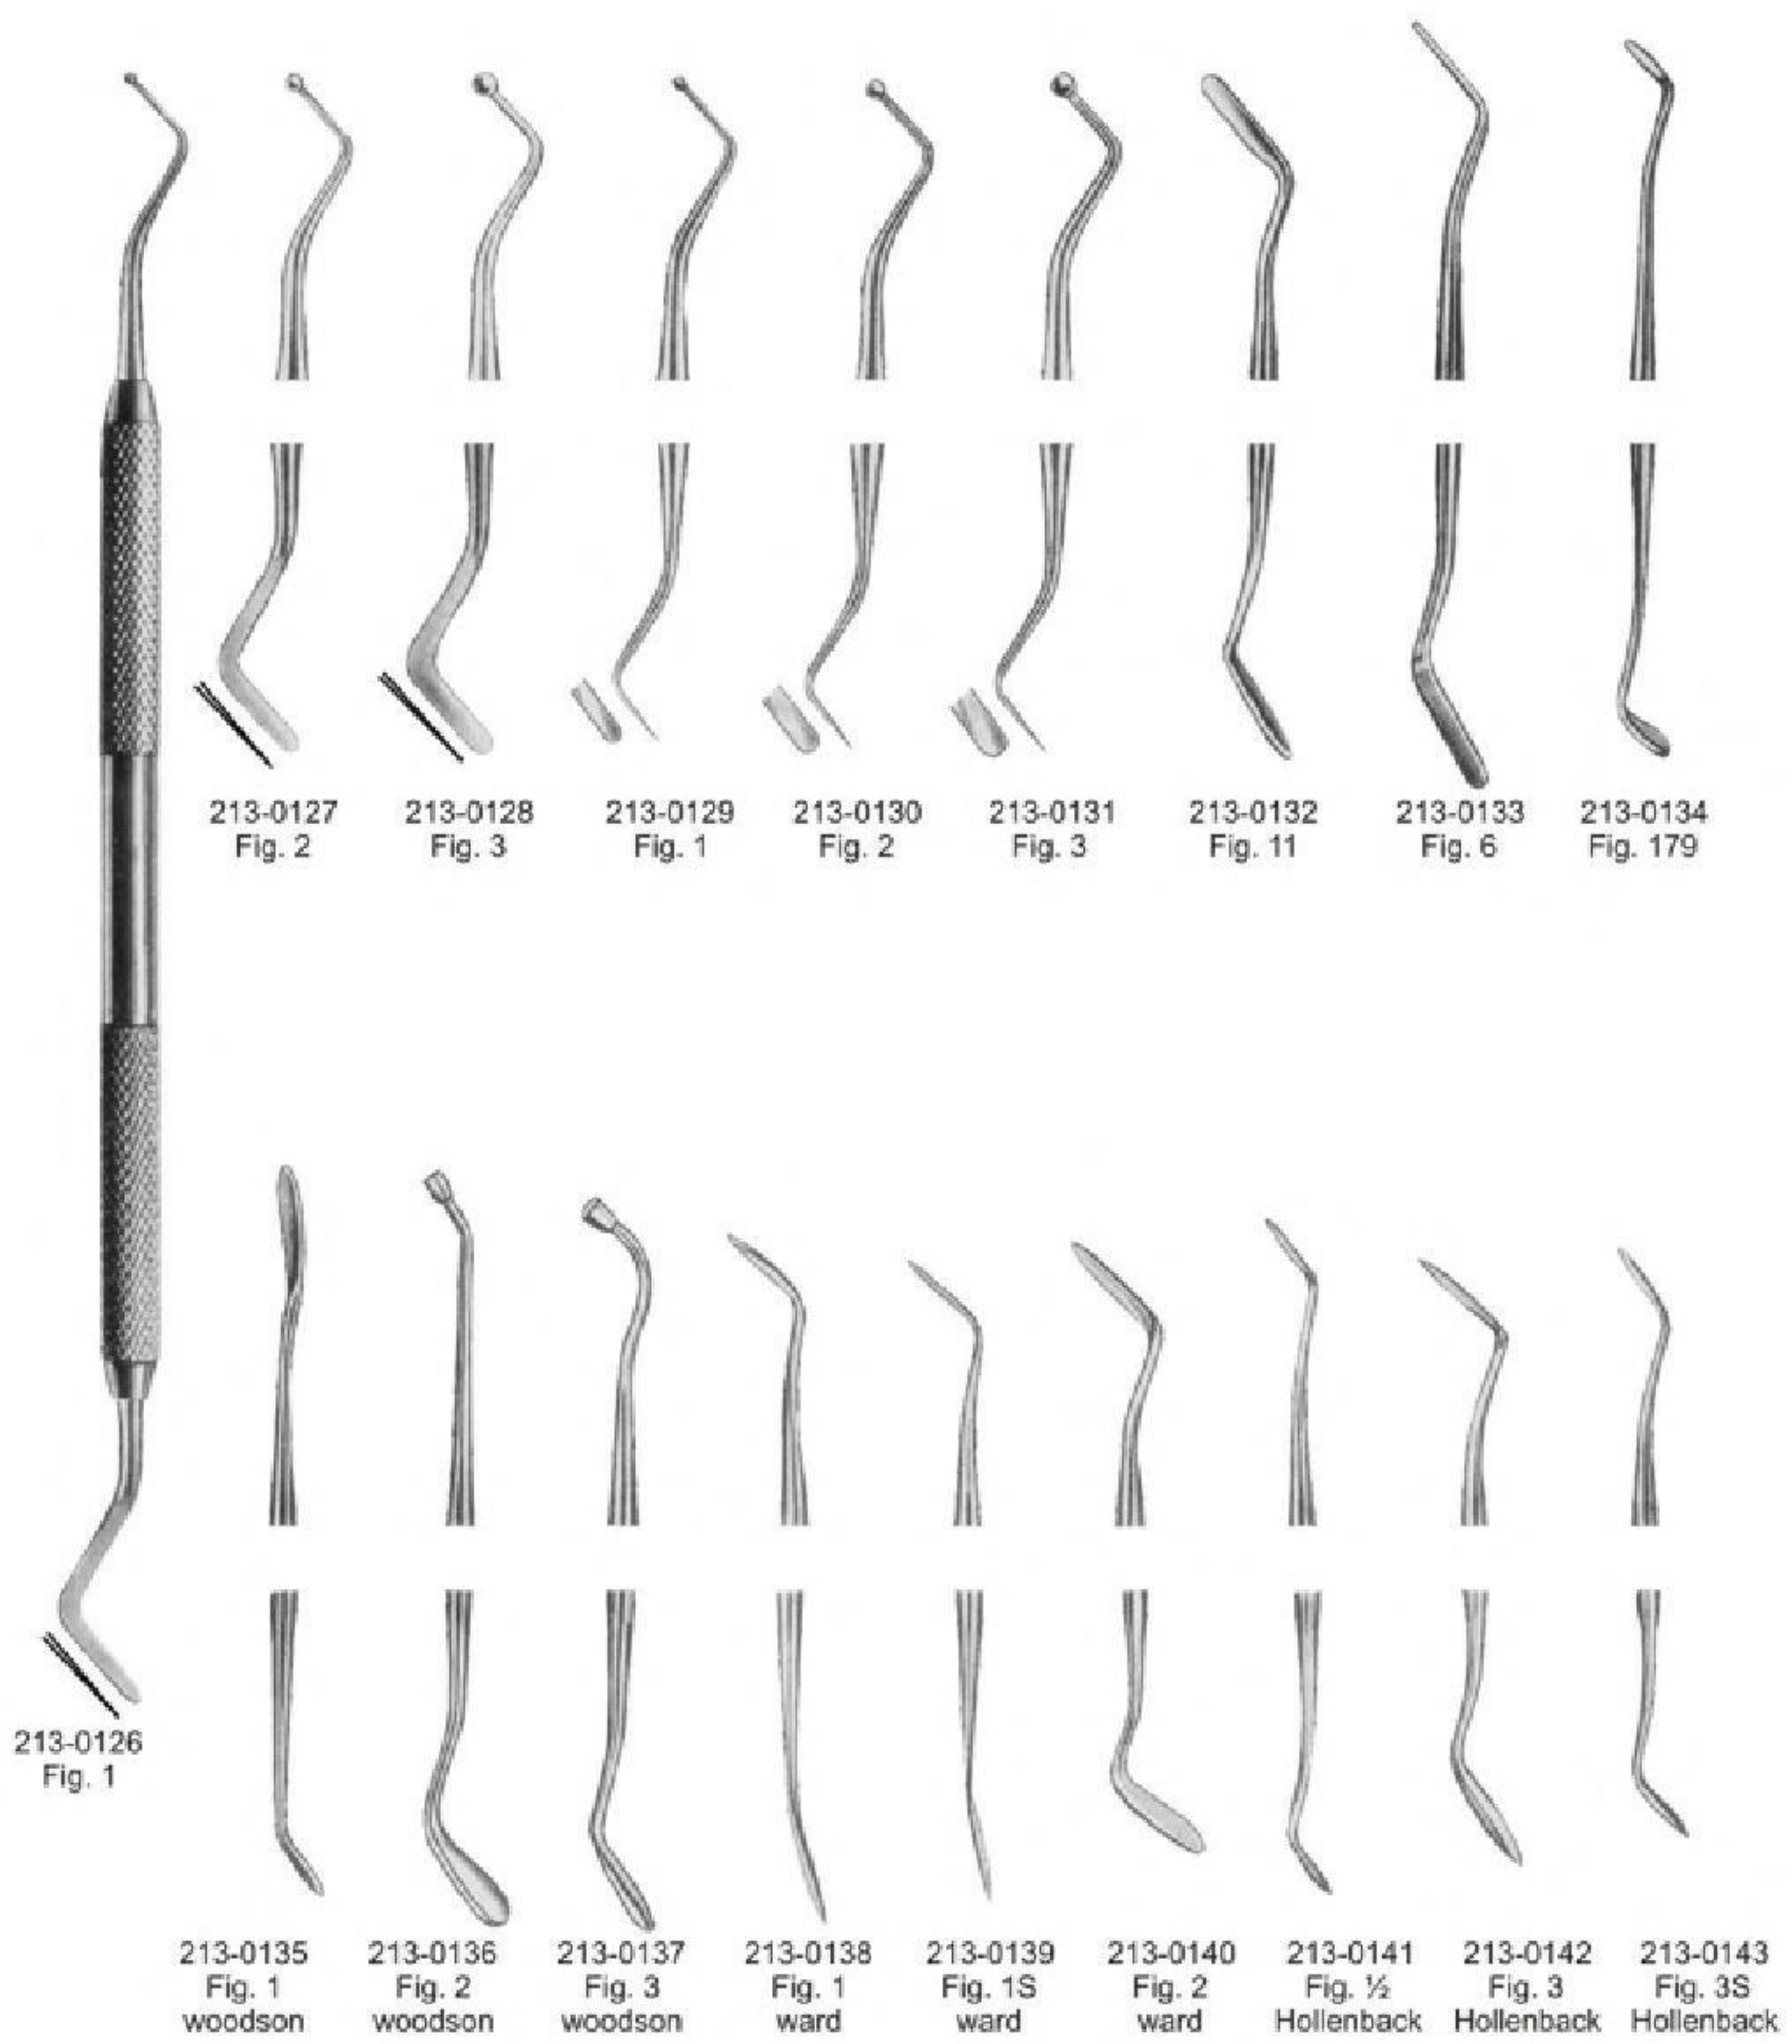

# PLASTIC FILLING INSTRUMENTS AMALGAM CARVERS ● ● ●

●●● AMALGAM CARVERS OPERATIVE INSTRUMENTS

213-0144  
Fig. 1  
farhim

213-0145  
Fig. 2  
USC

213-0146  
Fig. 1  
interproximal

213-0147  
Fig. 2  
interproximal  
Off-Angle