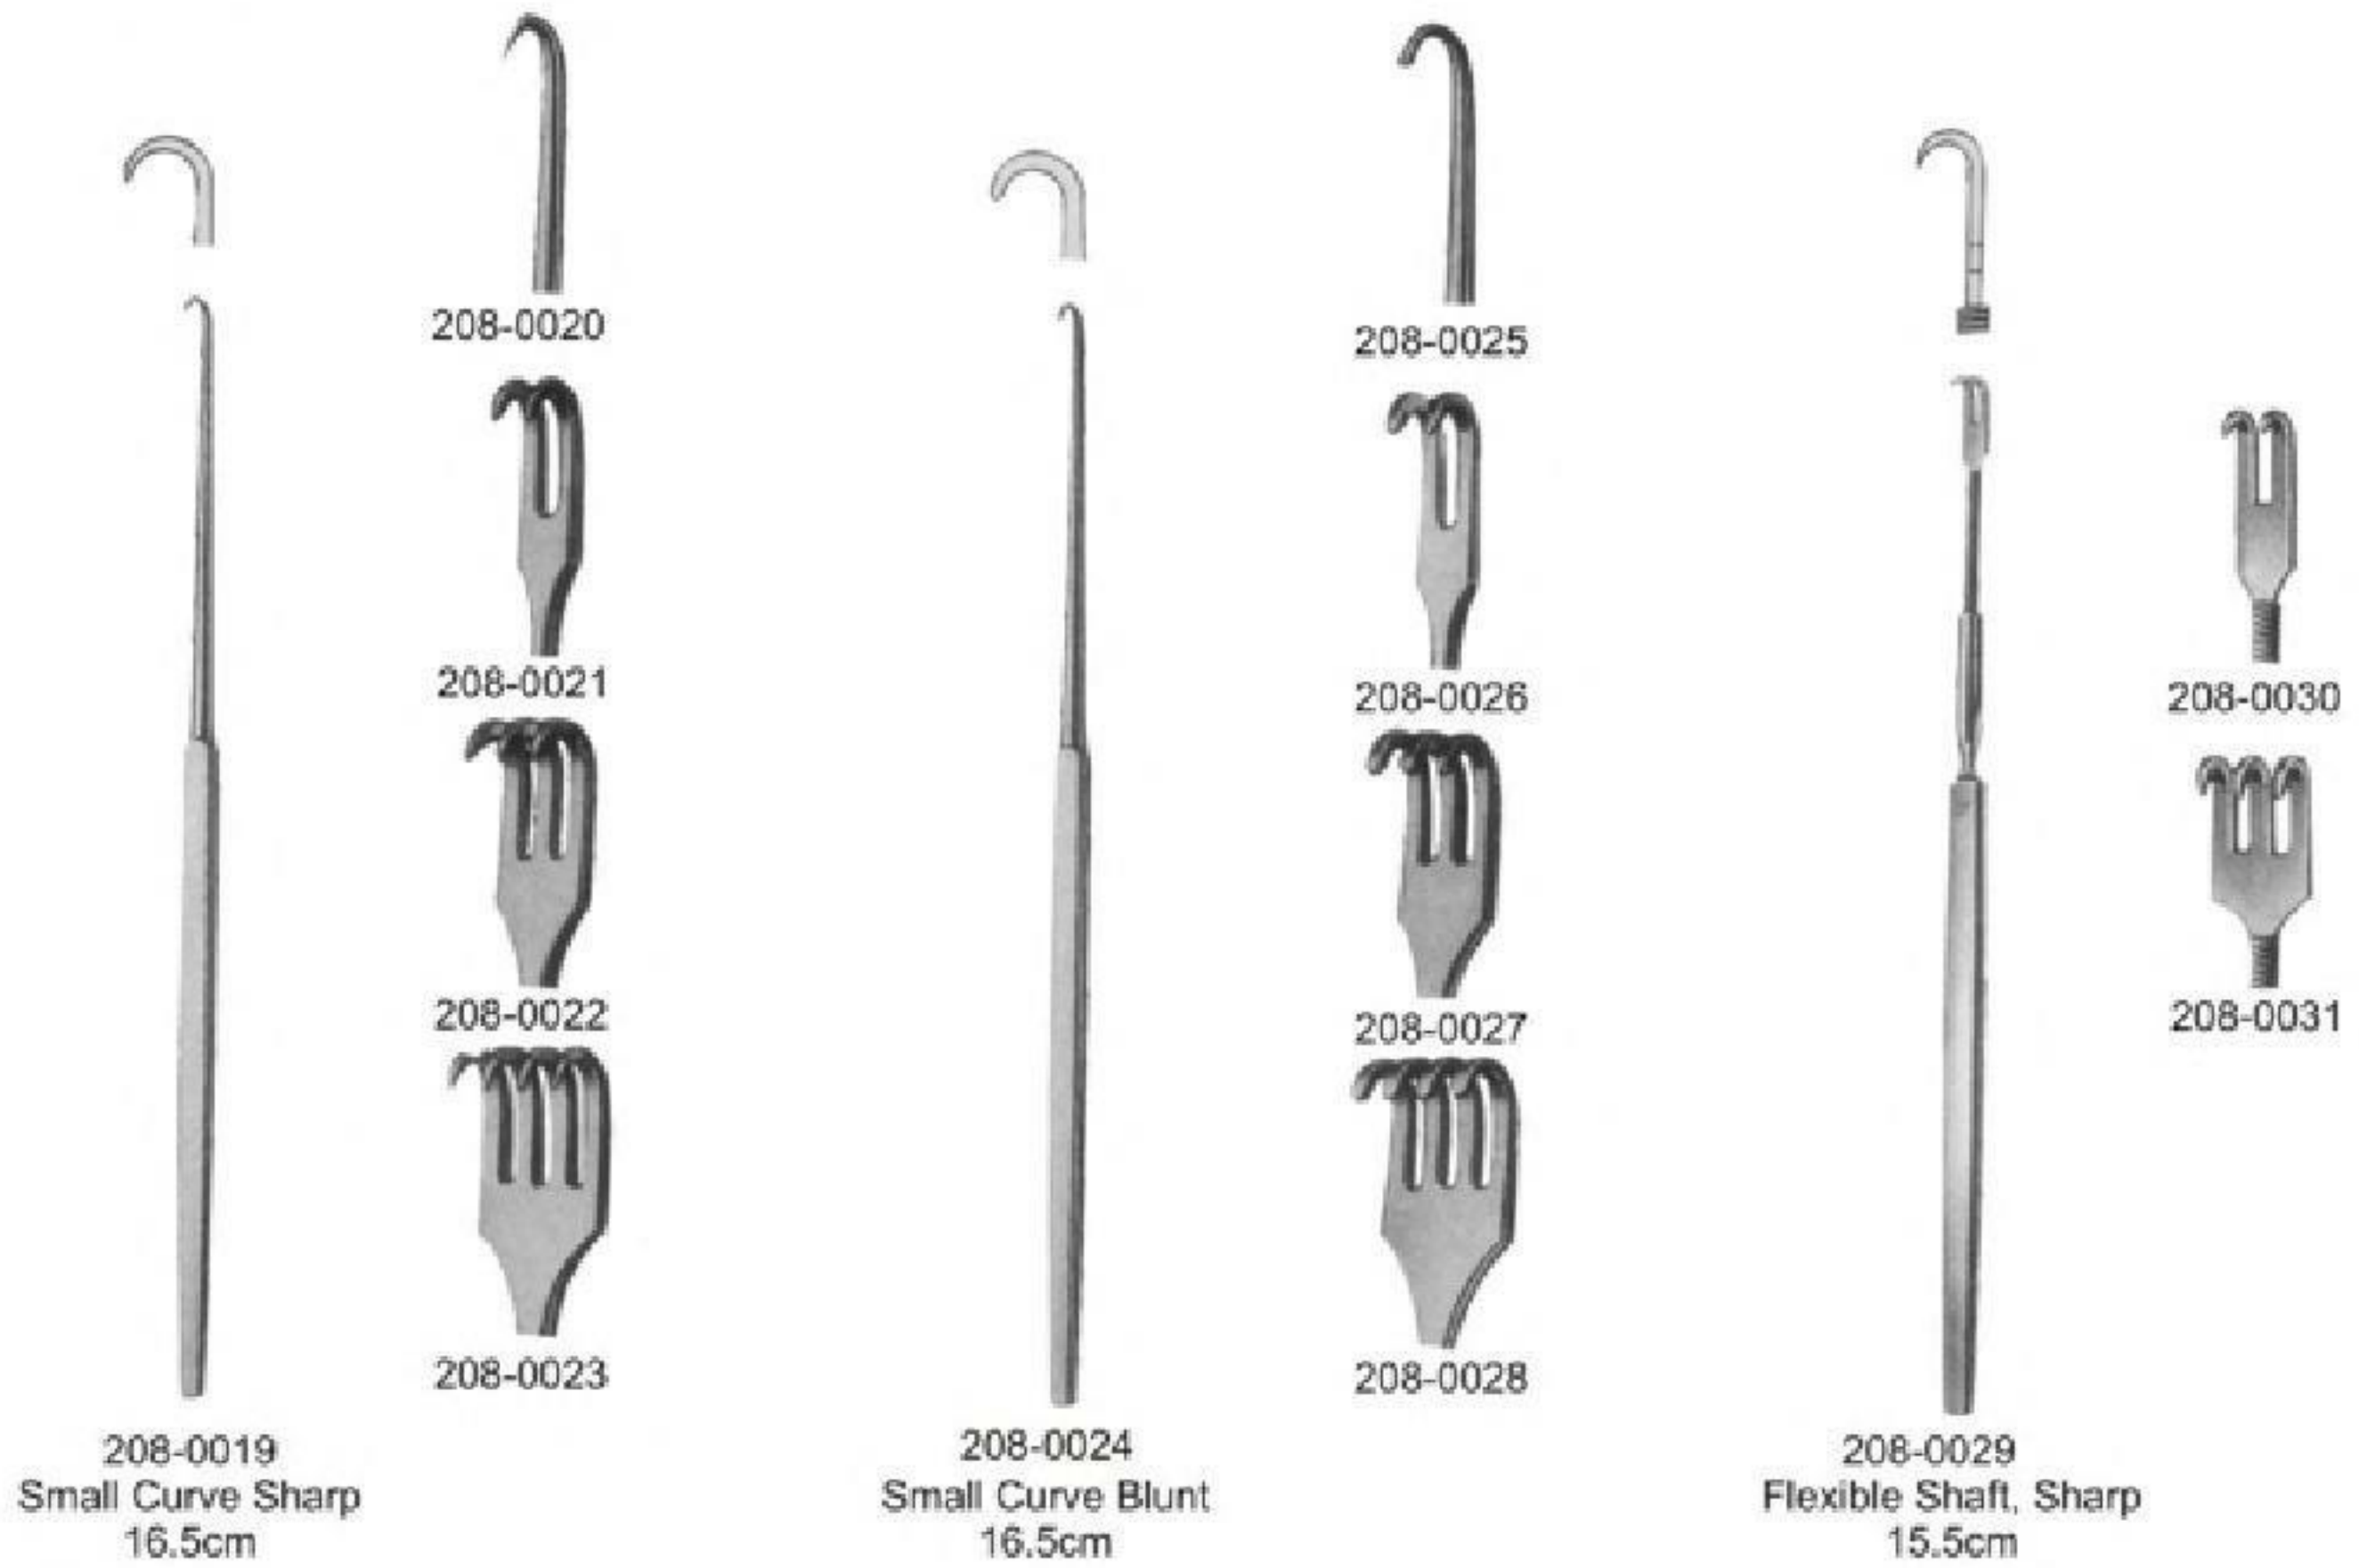

207-0041  
Straight

With Ratchet  
18cm

207-0042  
Curved

207-0043  
Straight

Without Ratchet  
20cm

207-0044  
Curved

Straight  
207-0045

With Ratchet  
20cm

207-0046  
Curved

●●● **TOWEL CLAMPS** Sterilizing Forceps For Sterile Instruments

●●● **RETRACTORS**

25×10mm  
22×10mm

28×12mm  
32×12mm  
208-0039  
Farabeuf (Set of 2Pcs)  
12.5cm

23×16mm  
20×16mm

24×16mm  
28×16mm  
208-0040  
Farabeuf (Set of 2Pcs)  
15cm