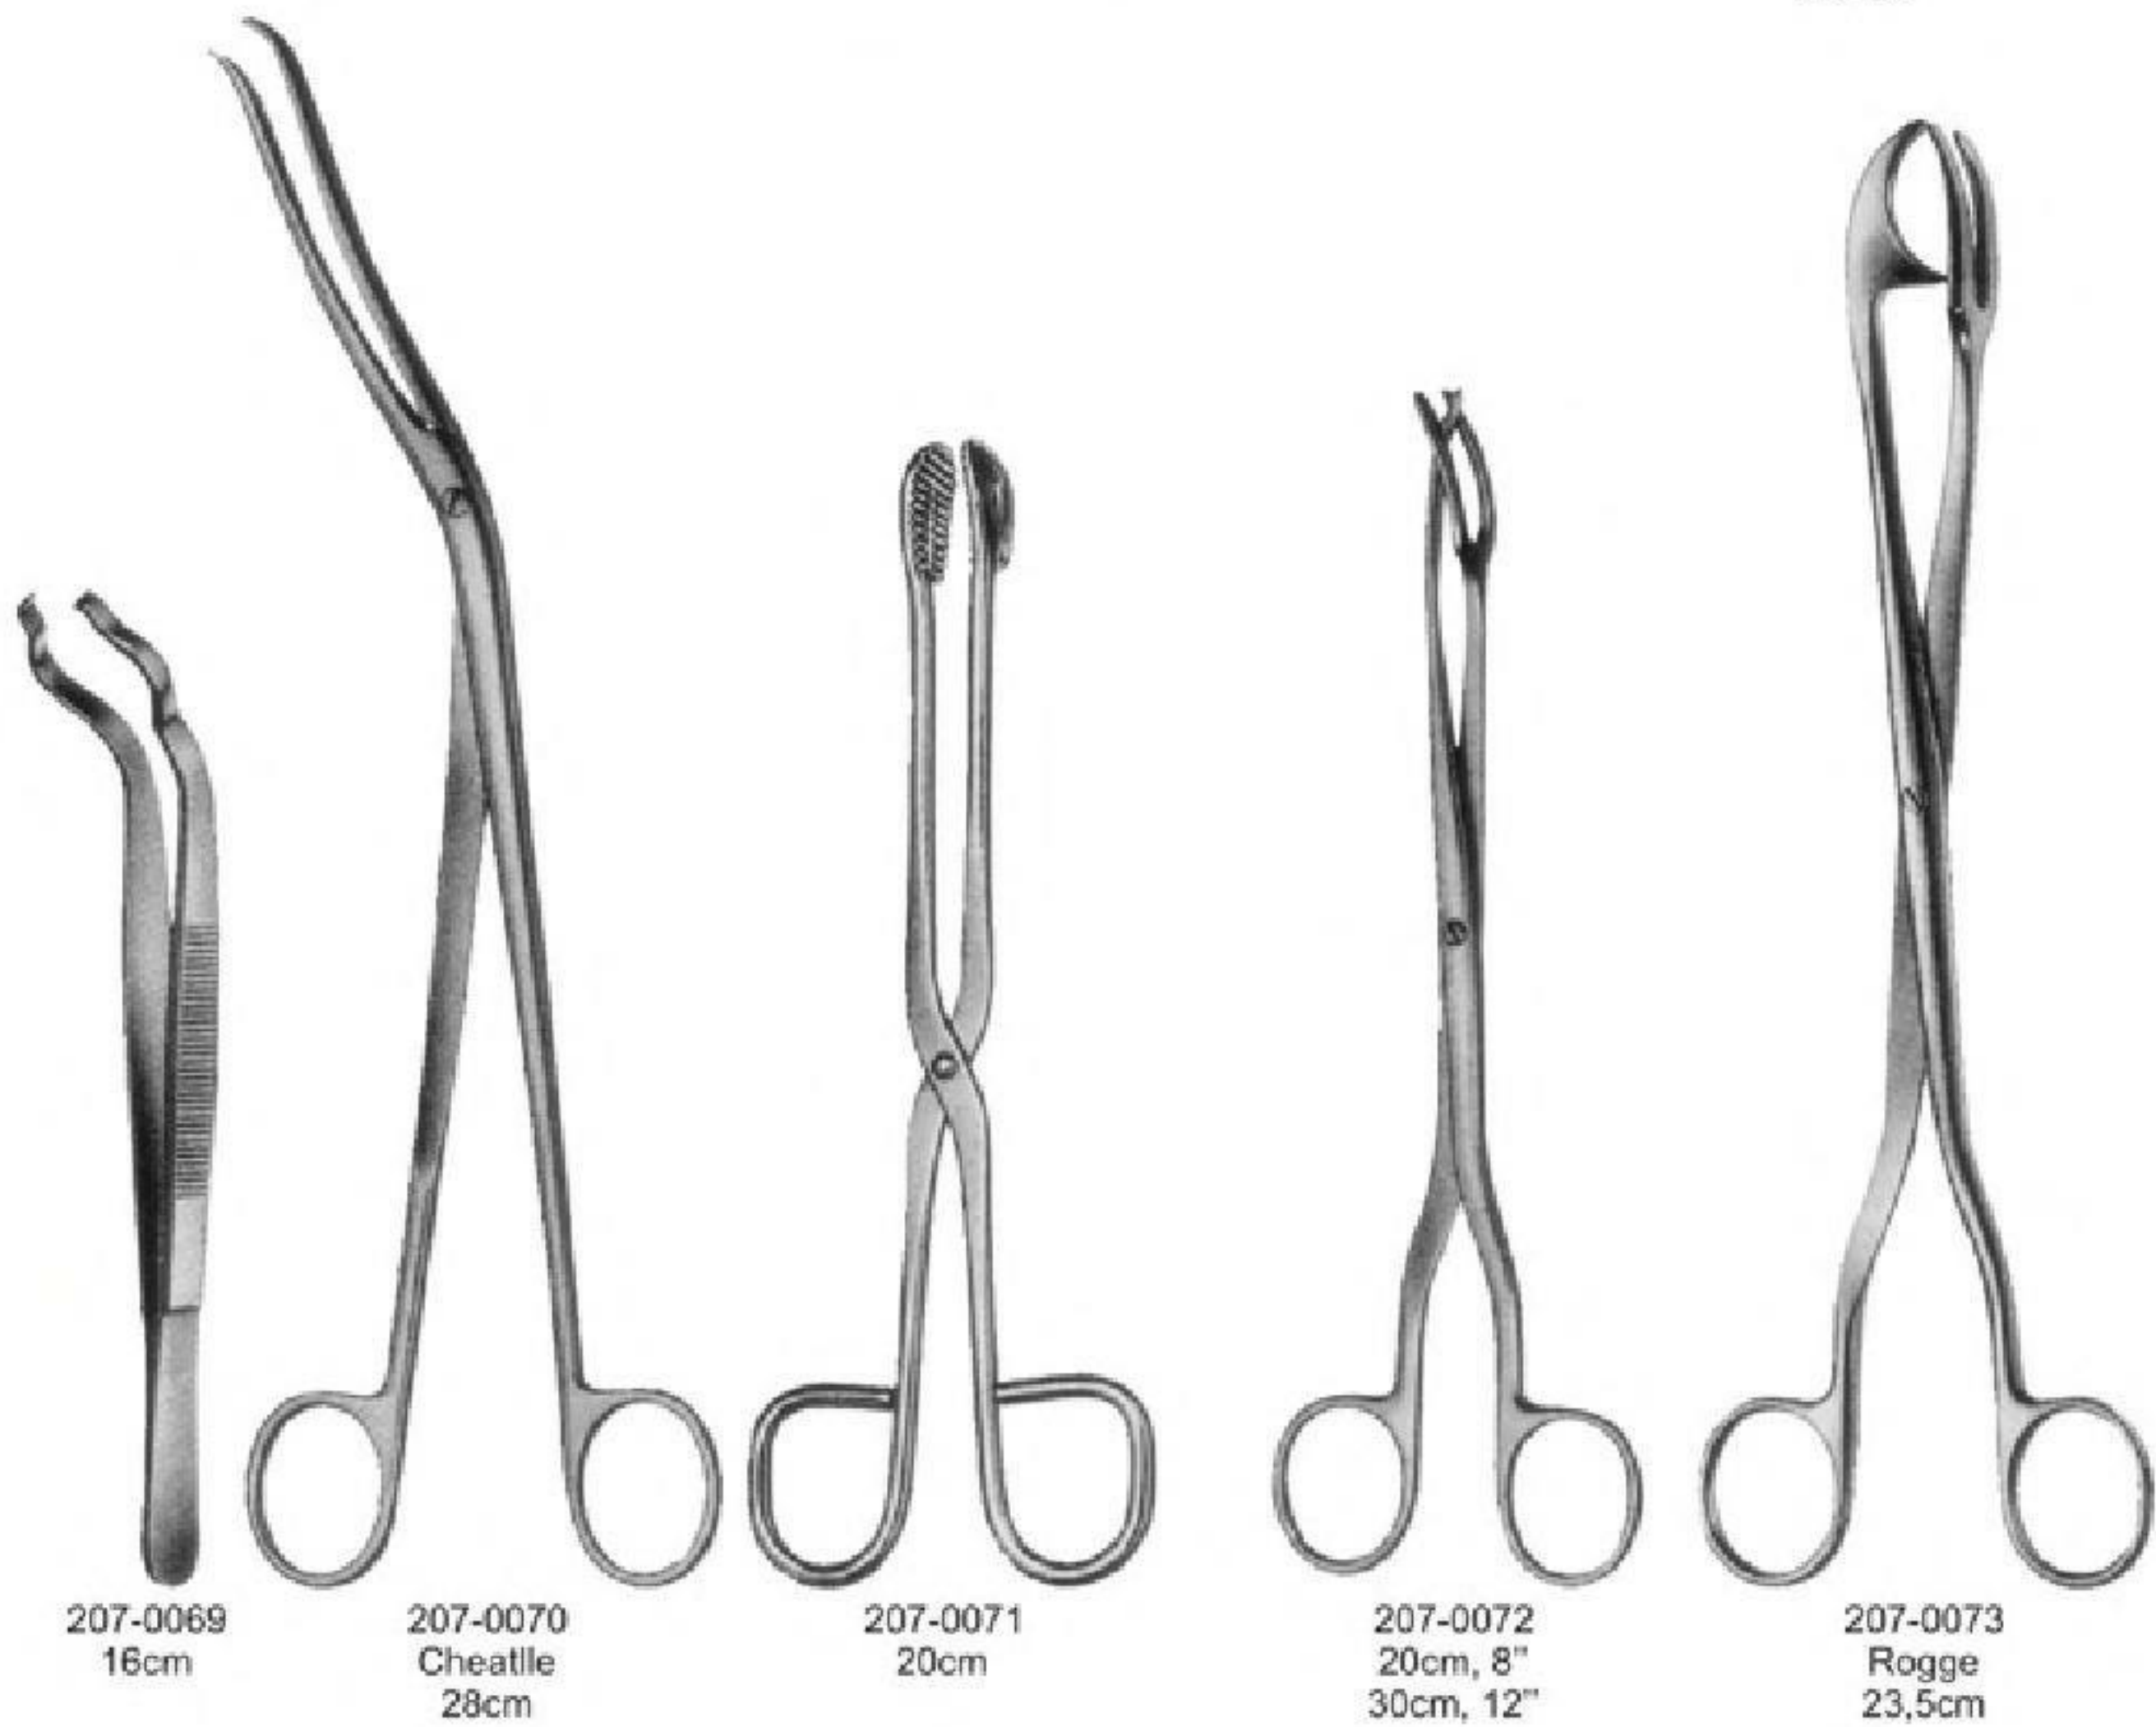

●●● **TOWEL CLAMPS** Sterilizing Forceps For Sterile Instruments