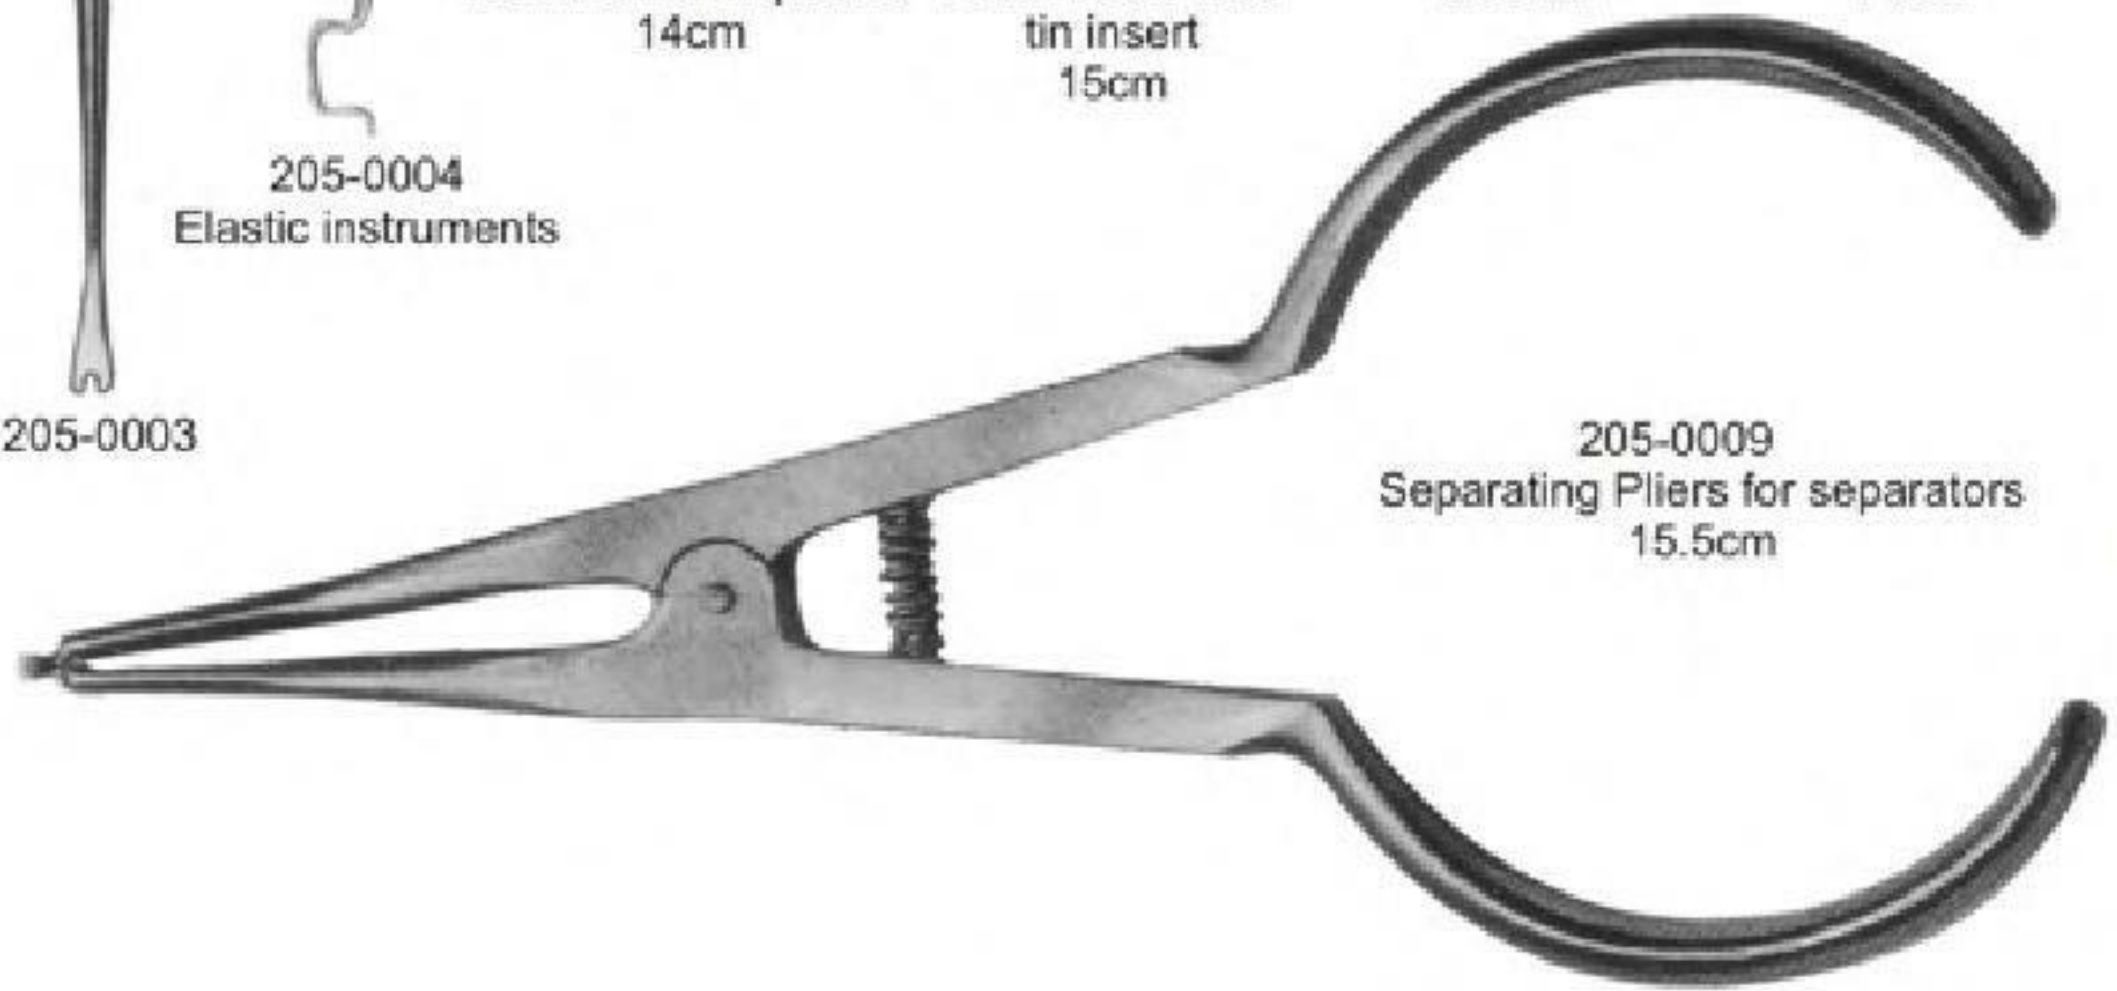

205-0001  
Band seating &  
removing instruments

205-0002

205-0003

205-0004  
Elastic instruments

205-0005  
Mershon band pusher  
14cm

205-0006  
Band setter with  
tin insert  
15cm

205-0007  
13.5 cm

205-0008  
14cm