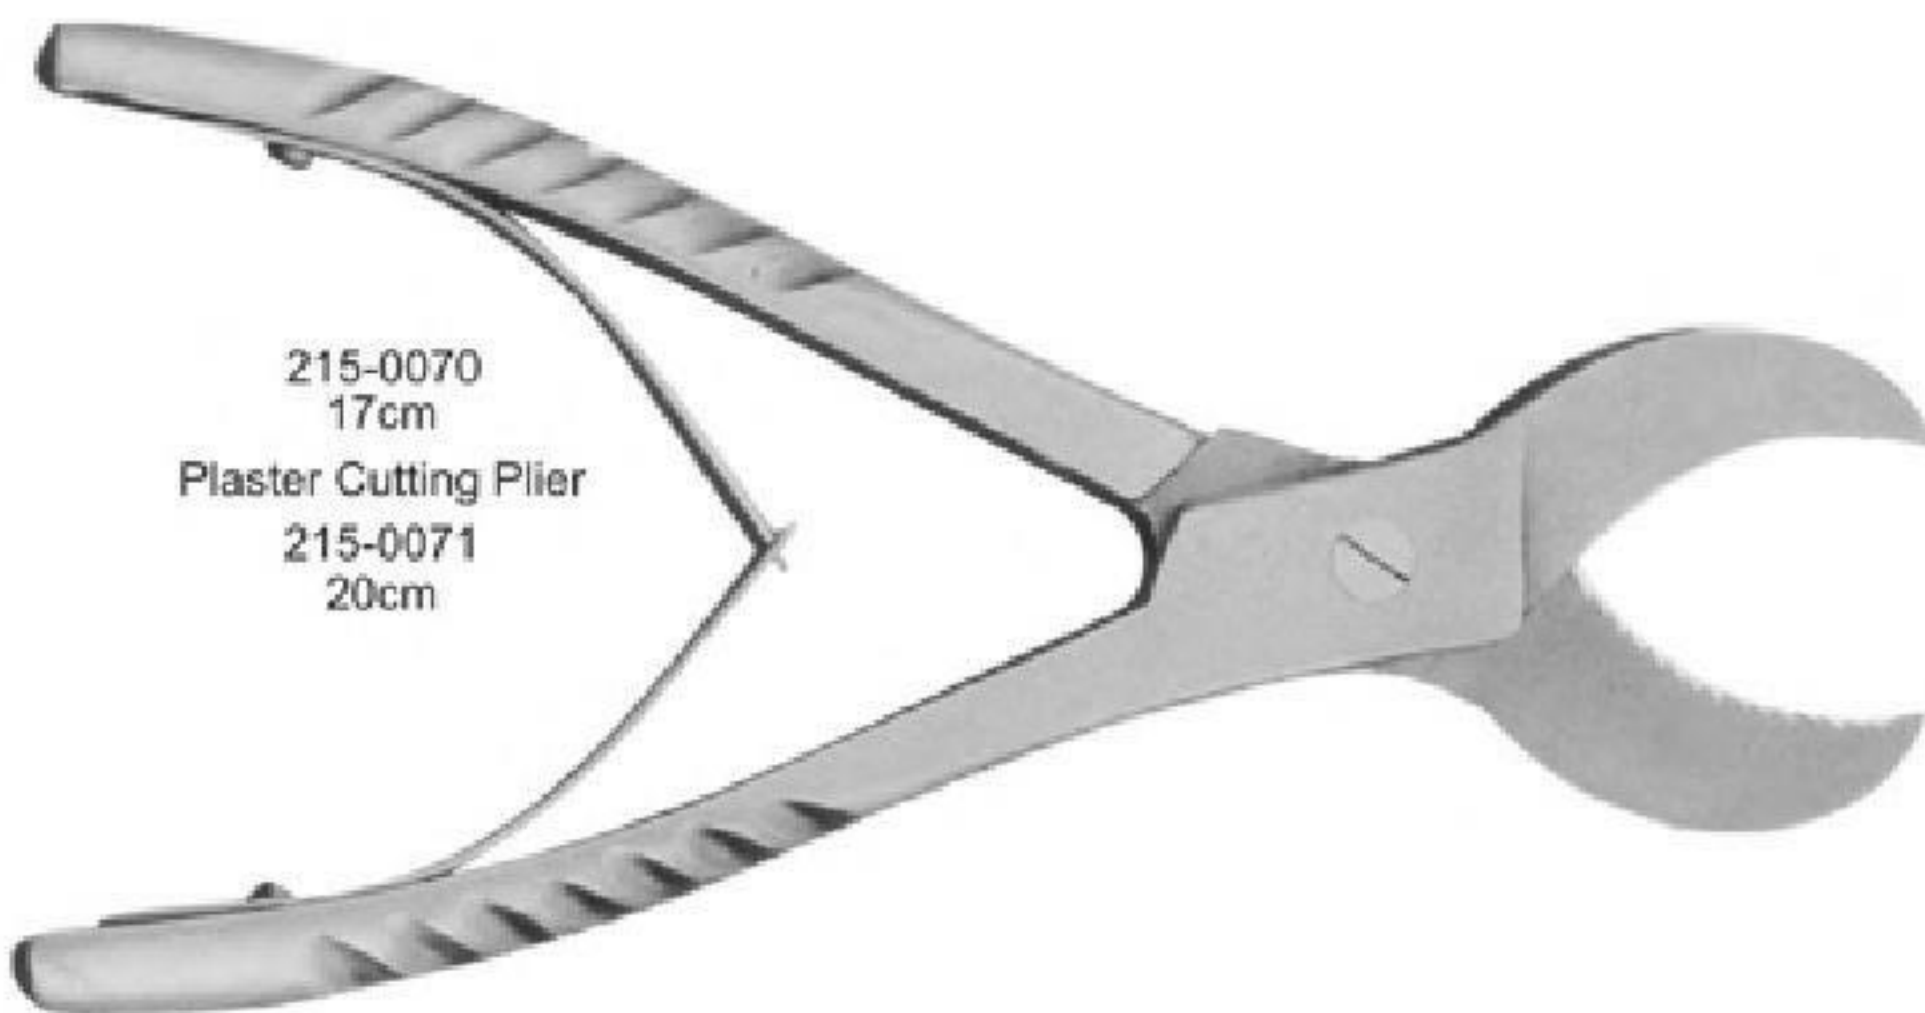

With 5 Points

●●● CROWN INSTRUMENTS

215-0066  
Articulating Paper Forcep  
15cm

215-0067  
Miller  
15cm

215-0068  
Crown Spreader

215-0069  
Vernier Gauge Caliper  
0mm to 80mm

215-0070  
17cm  
Plaster Cutting Plier  
215-0071  
20cm